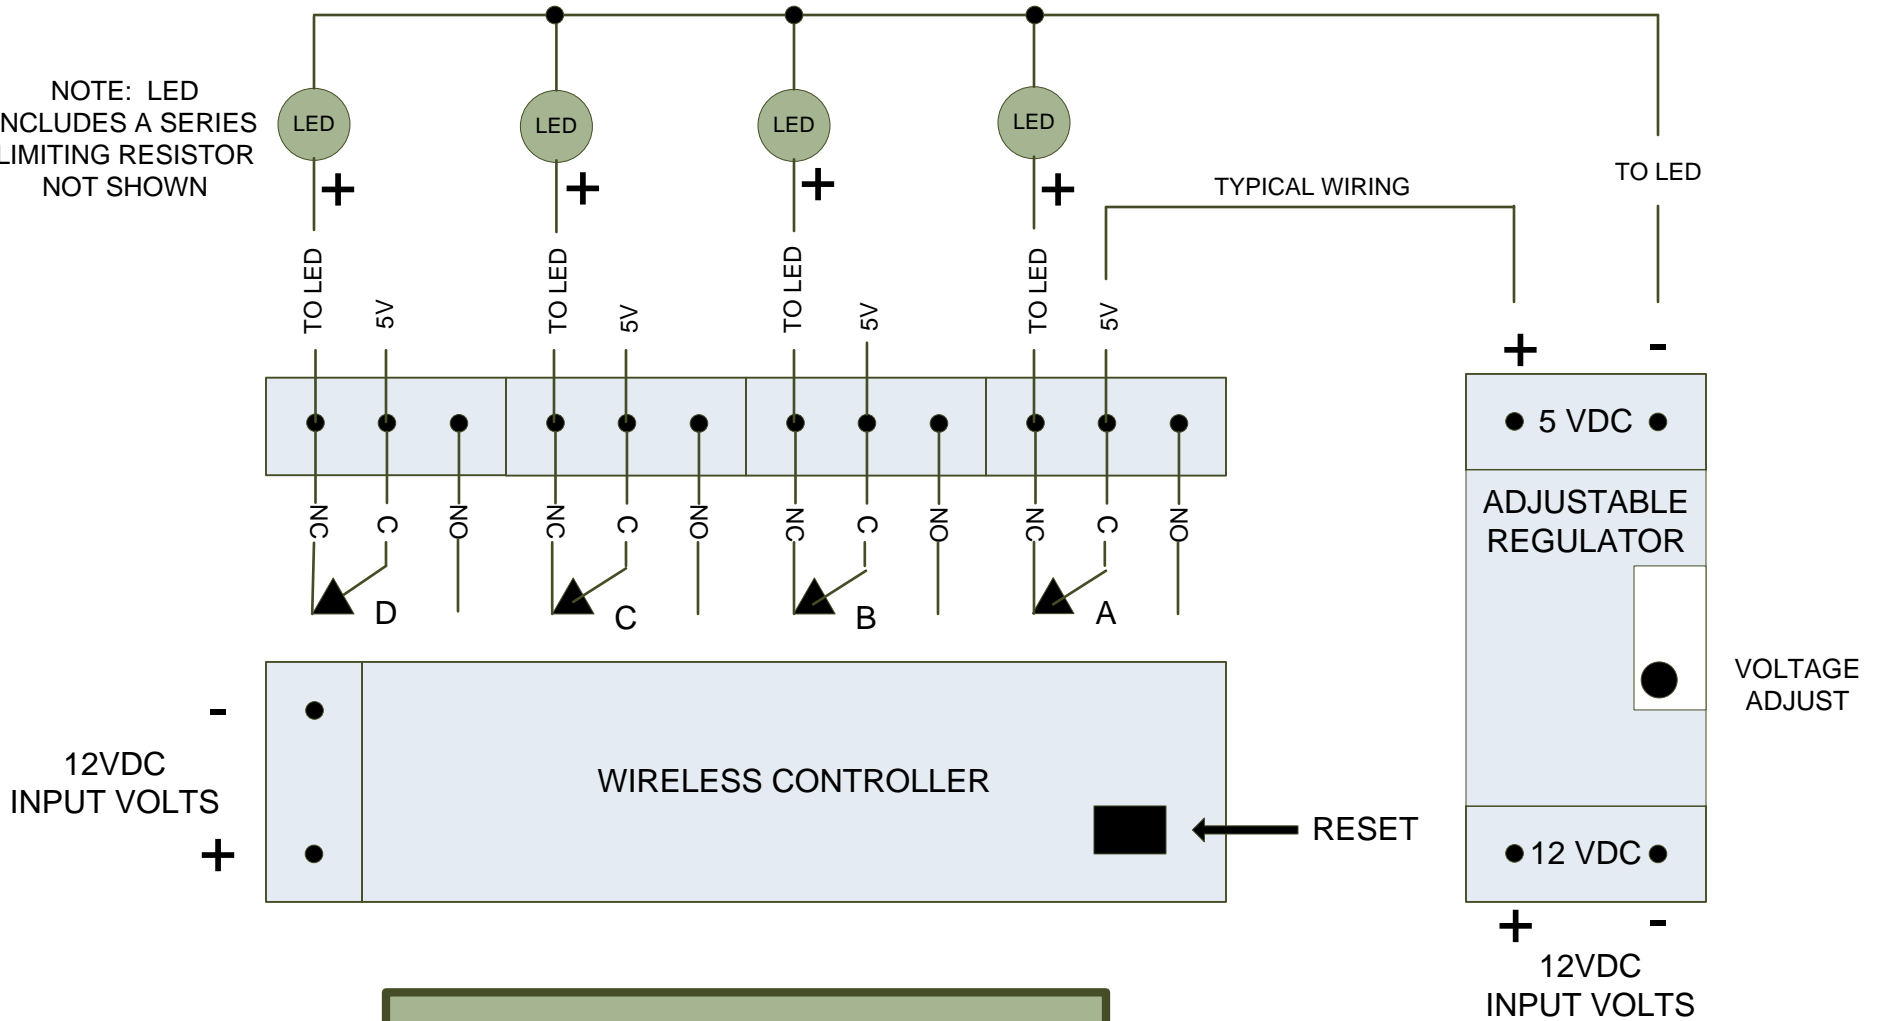

WIRELESS 4 CHANNEL CONTROLLER WITH 5V LED OUTPUTS WIRING LAYOUT

NOTE: LED
INCLUDES A SERIES
LIMITING RESISTOR
NOT SHOWN

PRO HOBBY DESIGNS
Kansas City, MO

Copyright 2016 by Pro Hobby Designs
prohobbydesigns@hotmail.com