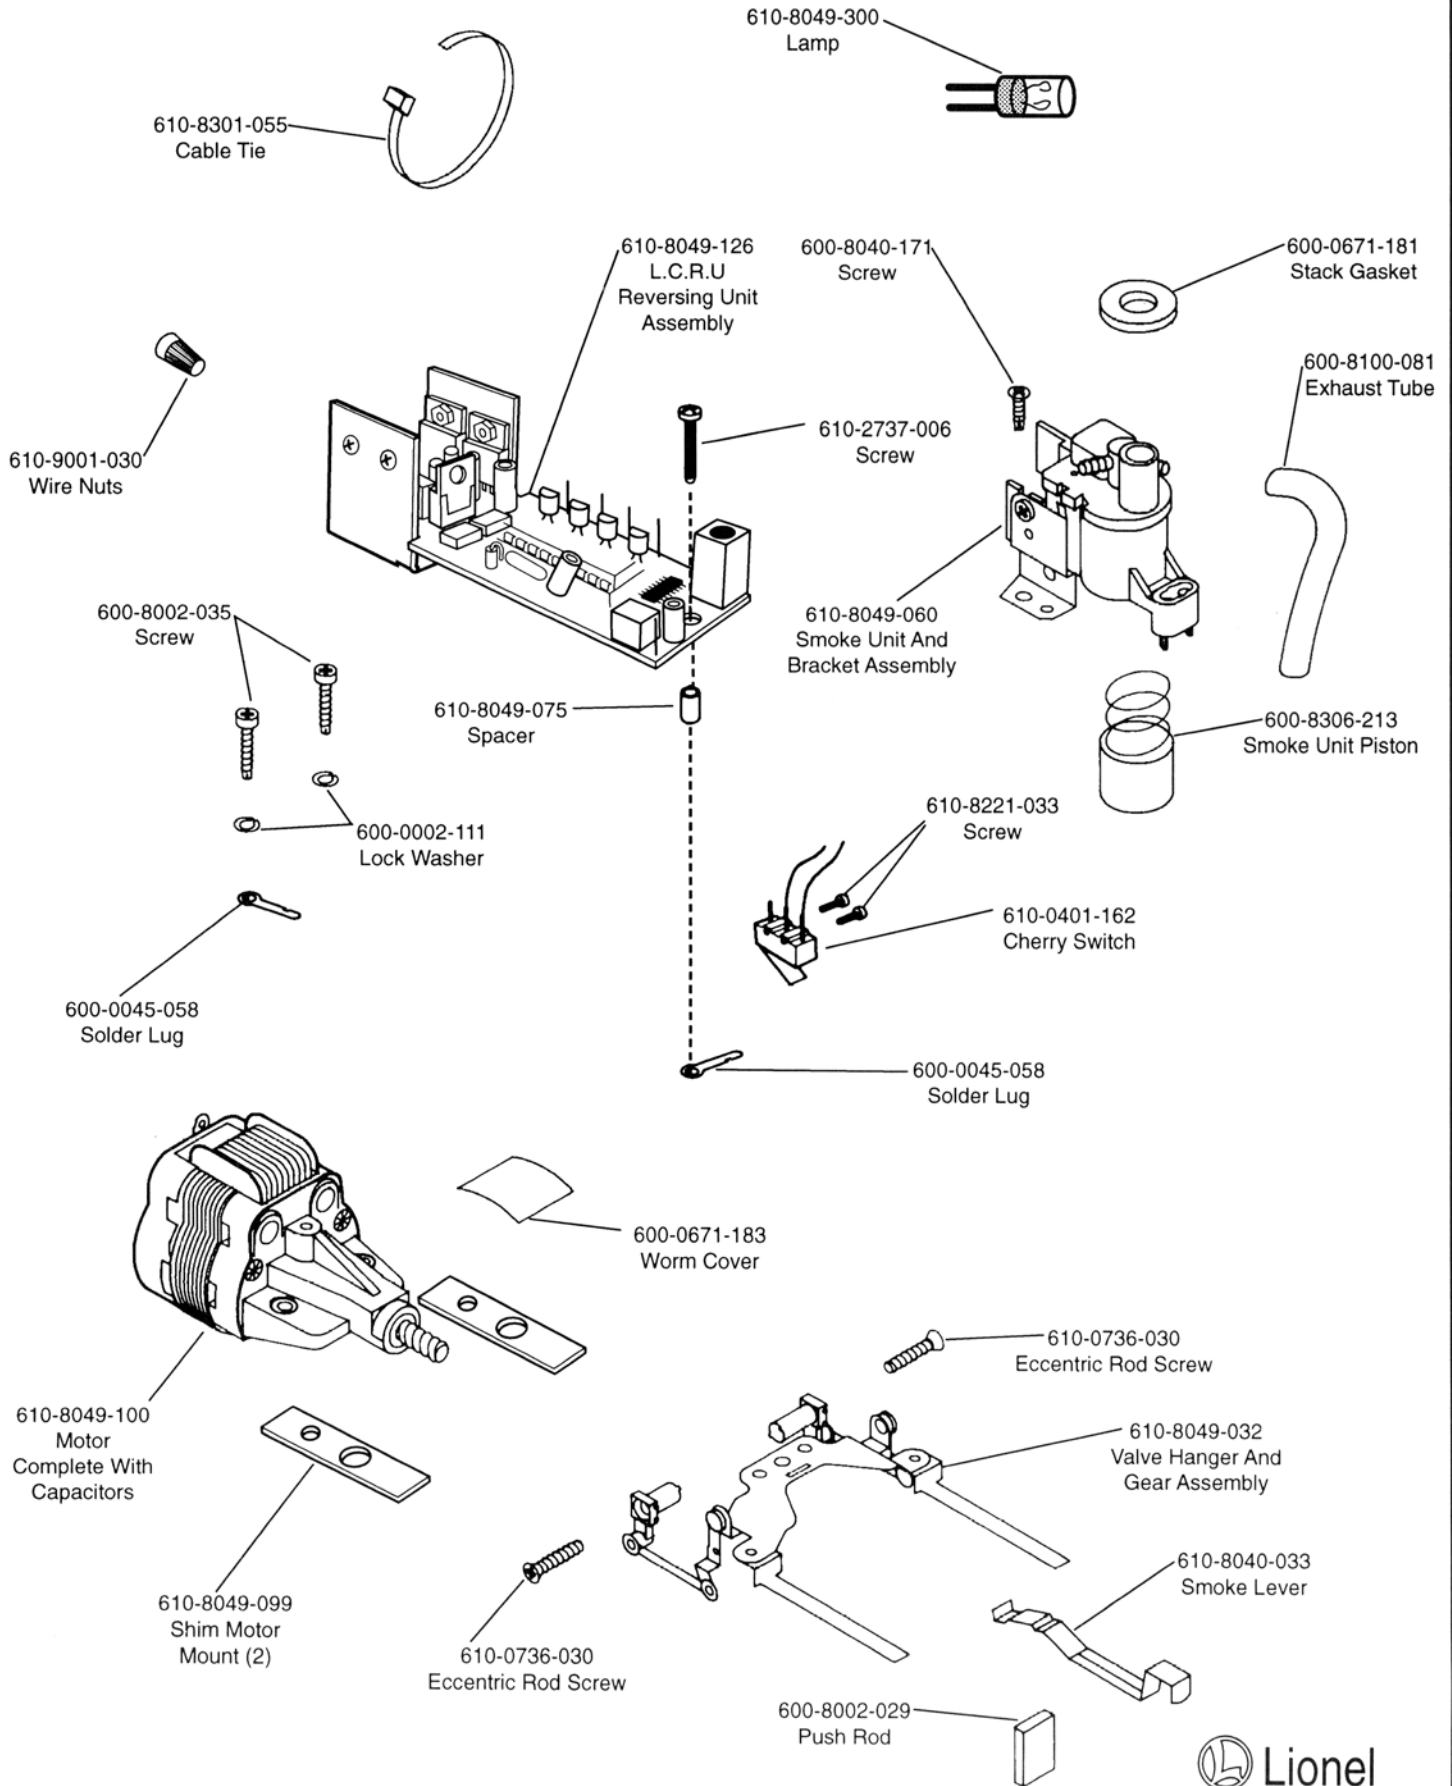

610-8049-001 4-8-4 WEATHERED N.&W. J CLASS LOCOMOTIVE

(Page 1 of 4)

610-8049-001 4-8-4 N.&W. J CLASS WEATHERED

(Page 2 of 4)

610-8049-001 4-8-4 N.&W. J CLASS WEATHERED

610-8040-001 N & W J CLASS WARHORSE LOCOMOTIVE WIRING SCHEMATIC

Note: Colors of wires may vary. You must trace wires to verify connections.