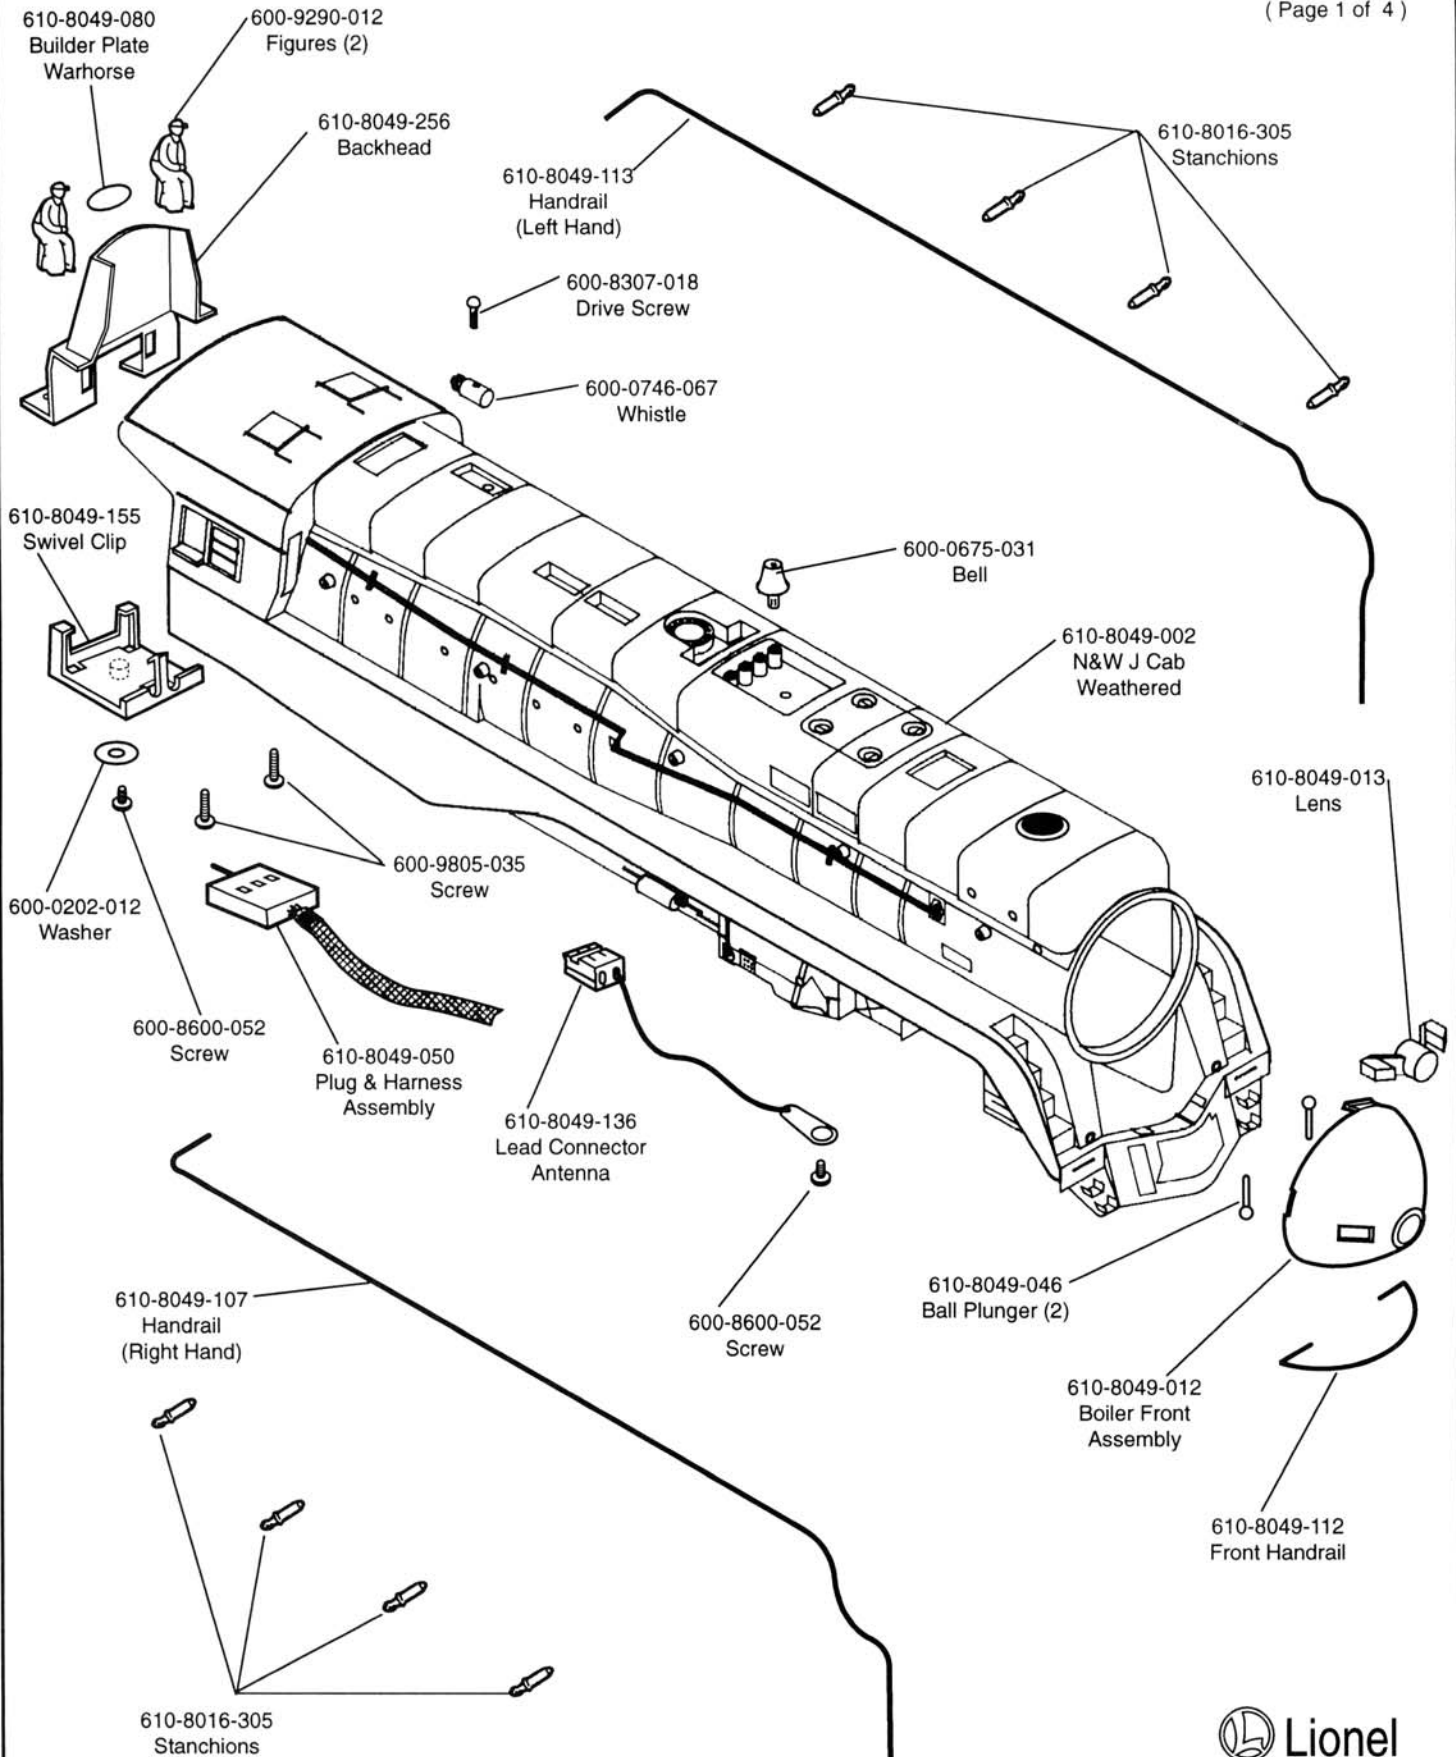

610-8049-001 4-8-4 WEATHERED N.&W. J CLASS LOCOMOTIVE

(Page 1 of 4)

610-8049-001 4-8-4 N.&W. J CLASS WEATHERED

(Page 2 of 4)

610-8049-001 4-8-4 N.&W. J CLASS WEATHERED

610-8040-001 N & W J CLASS WARHORSE LOCOMOTIVE WIRING SCHEMATIC

Note: Colors of wires may vary. You must trace wires to verify connections.