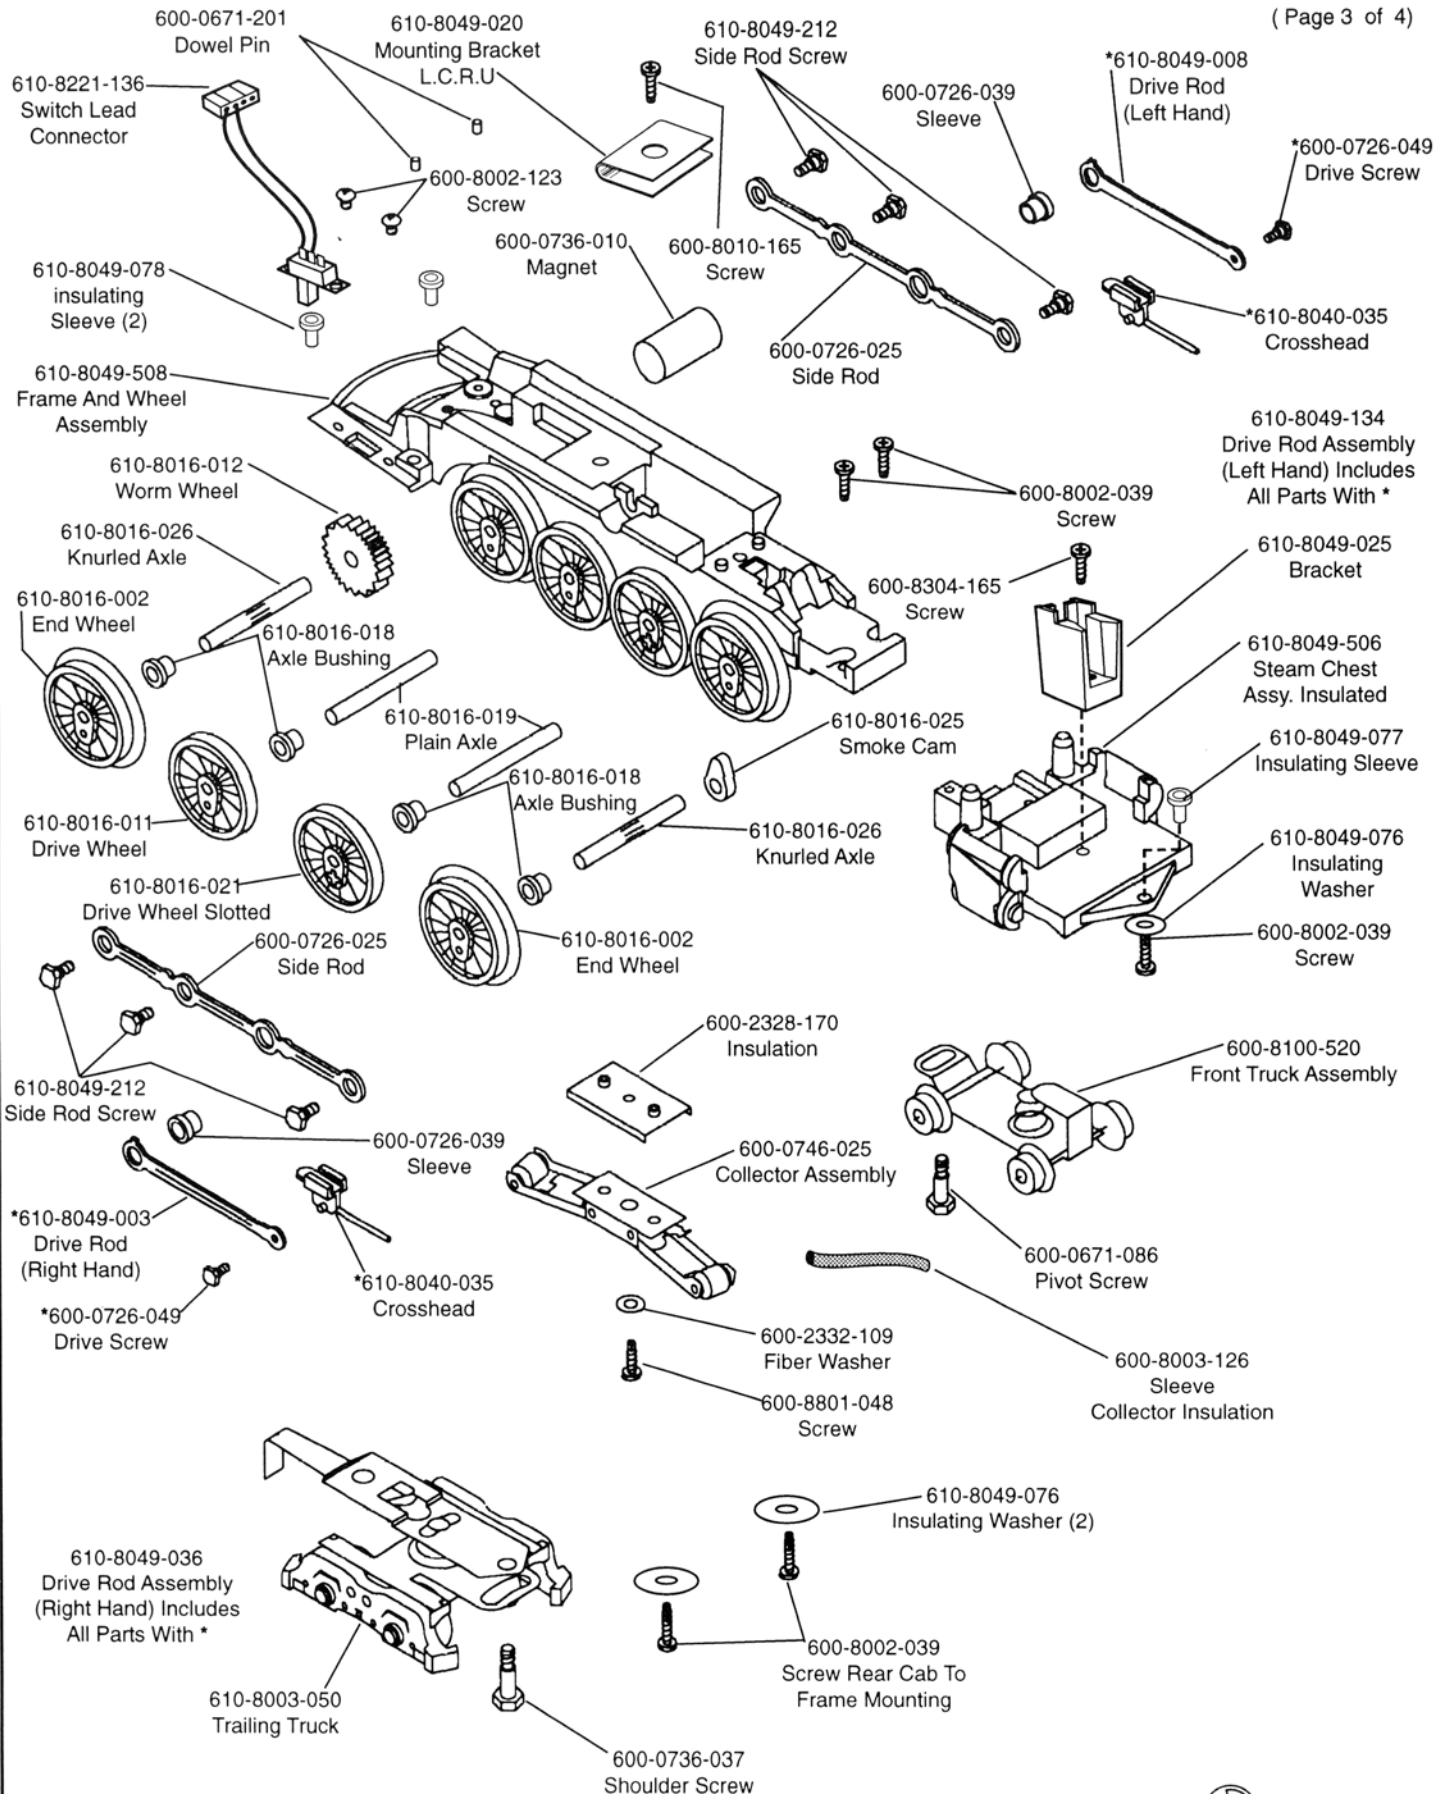

610-8049-001 4-8-4 WEATHERED N.&W. J CLASS LOCOMOTIVE

(Page 1 of 4)

610-8049-001 4-8-4 N.&W. J CLASS WEATHERED

(Page 2 of 4)

610-8049-001 4-8-4 N.&W. J CLASS WEATHERED

610-8040-001 N & W J CLASS WARHORSE LOCOMOTIVE WIRING SCHEMATIC

Note: Colors of wires may vary. You must trace wires to verify connections.