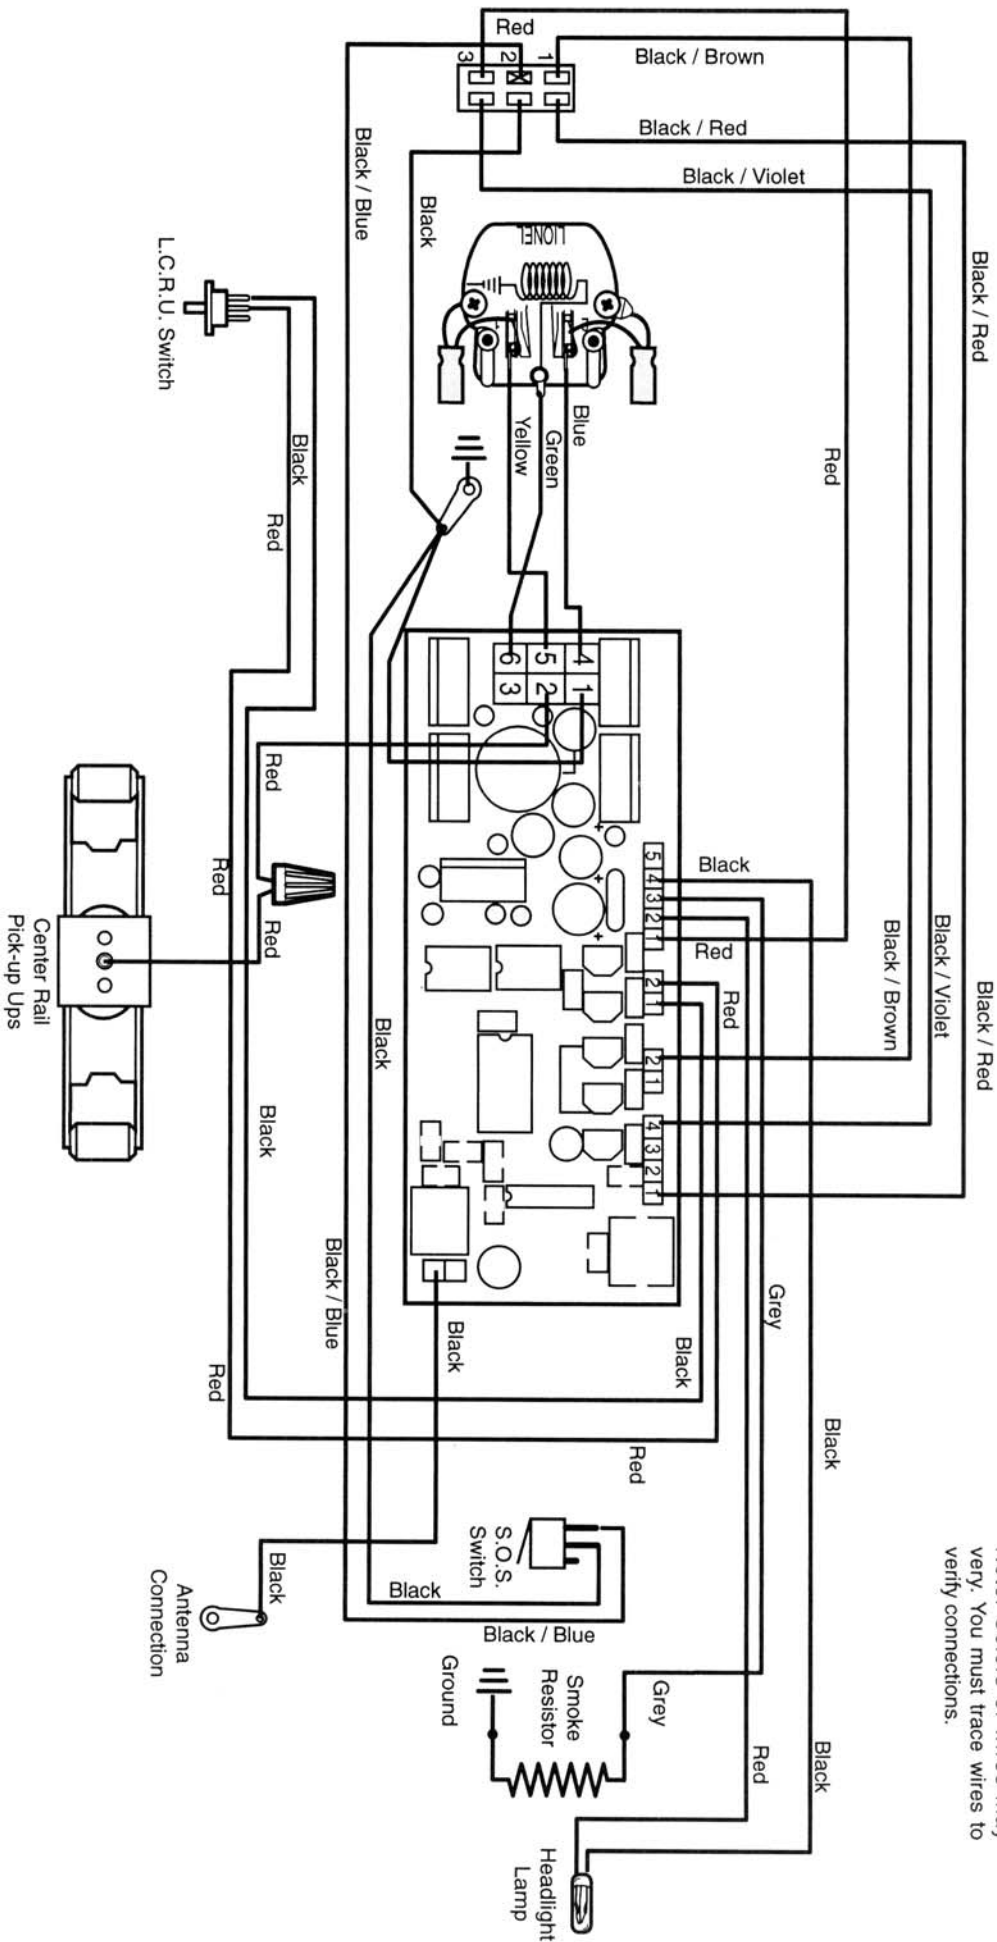

610-8049-001 4-8-4 WEATHERED N.&W. J CLASS LOCOMOTIVE

(Page 1 of 4)

610-8049-001 4-8-4 N.&W. J CLASS WEATHERED

(Page 2 of 4)

610-8049-001 4-8-4 N.&W. J CLASS WEATHERED

610-8040-001 N & W J CLASS WARHORSE LOCOMOTIVE WIRING SCHEMATIC

Note: Colors of wires may vary. You must trace wires to verify connections.