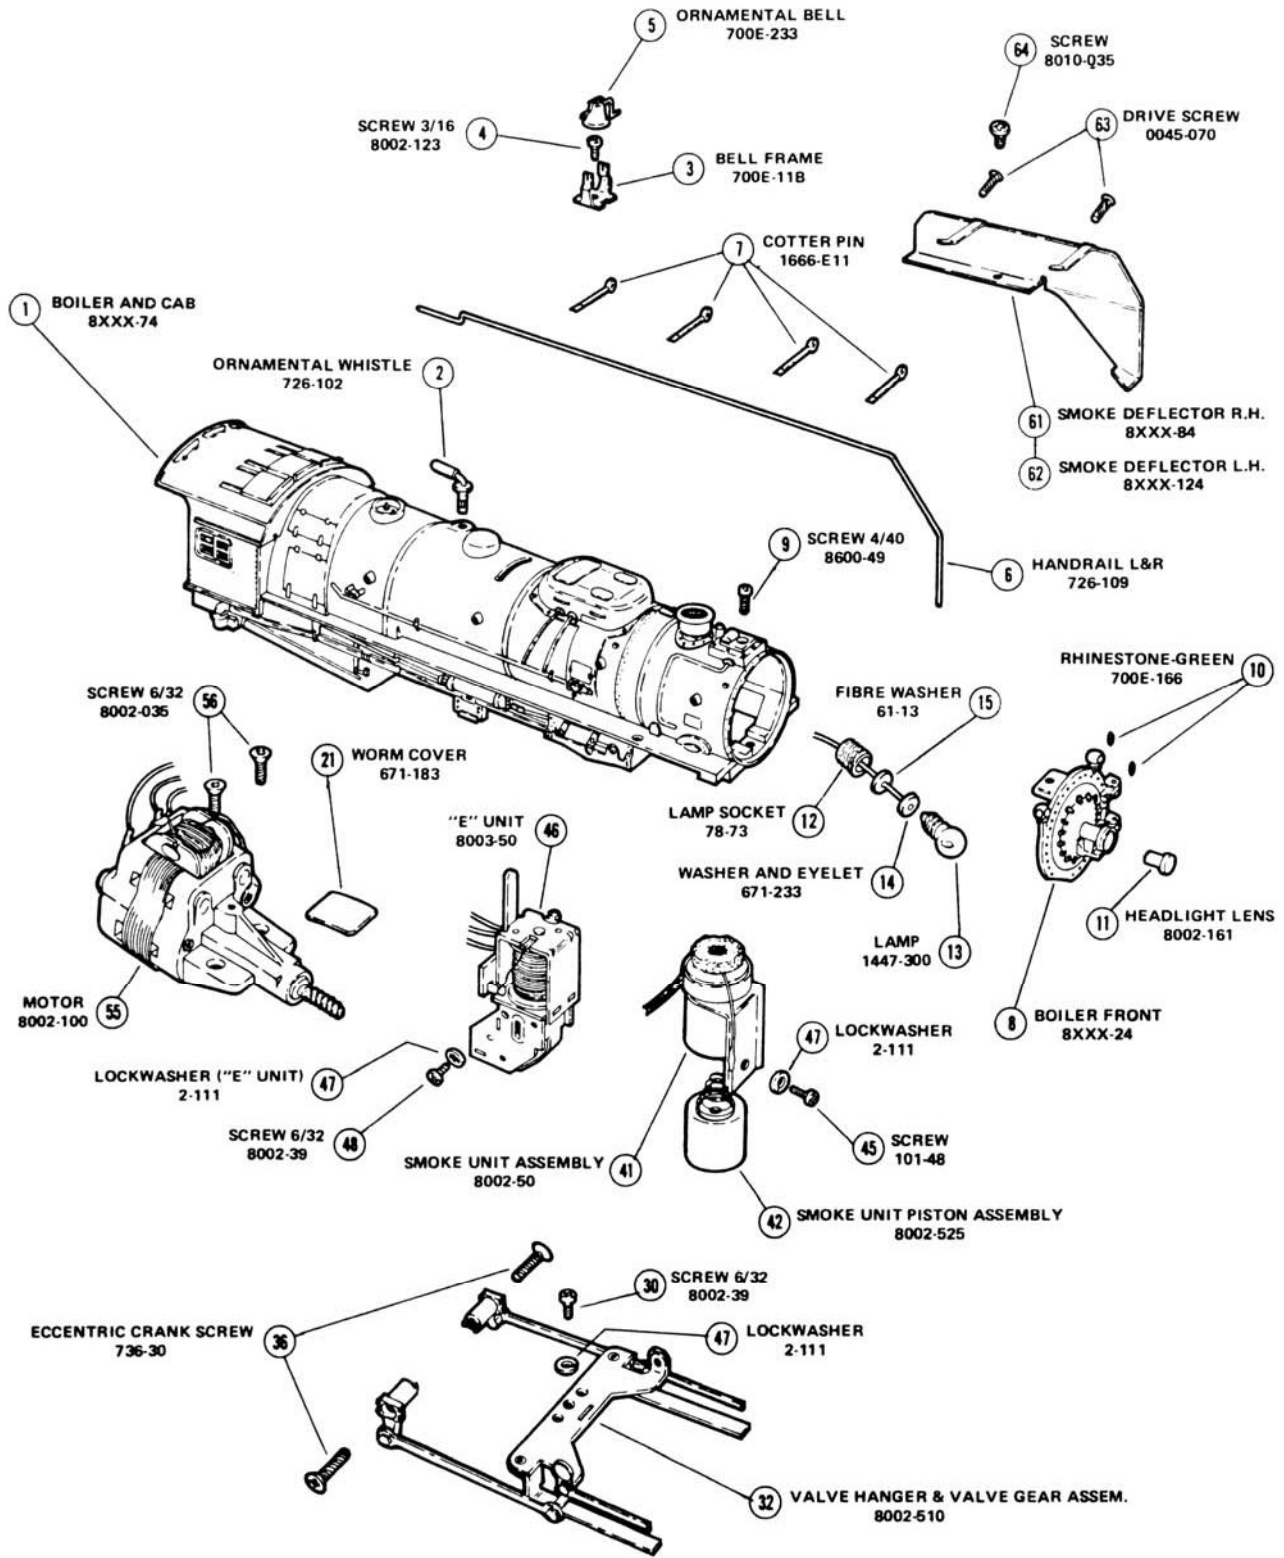

BERKSHIRE TYPE LOCOMOTIVE

FOR MOTOR BREAKDOWN
SEE "MOTORS" SECTION

Continued on following page

LIONEL