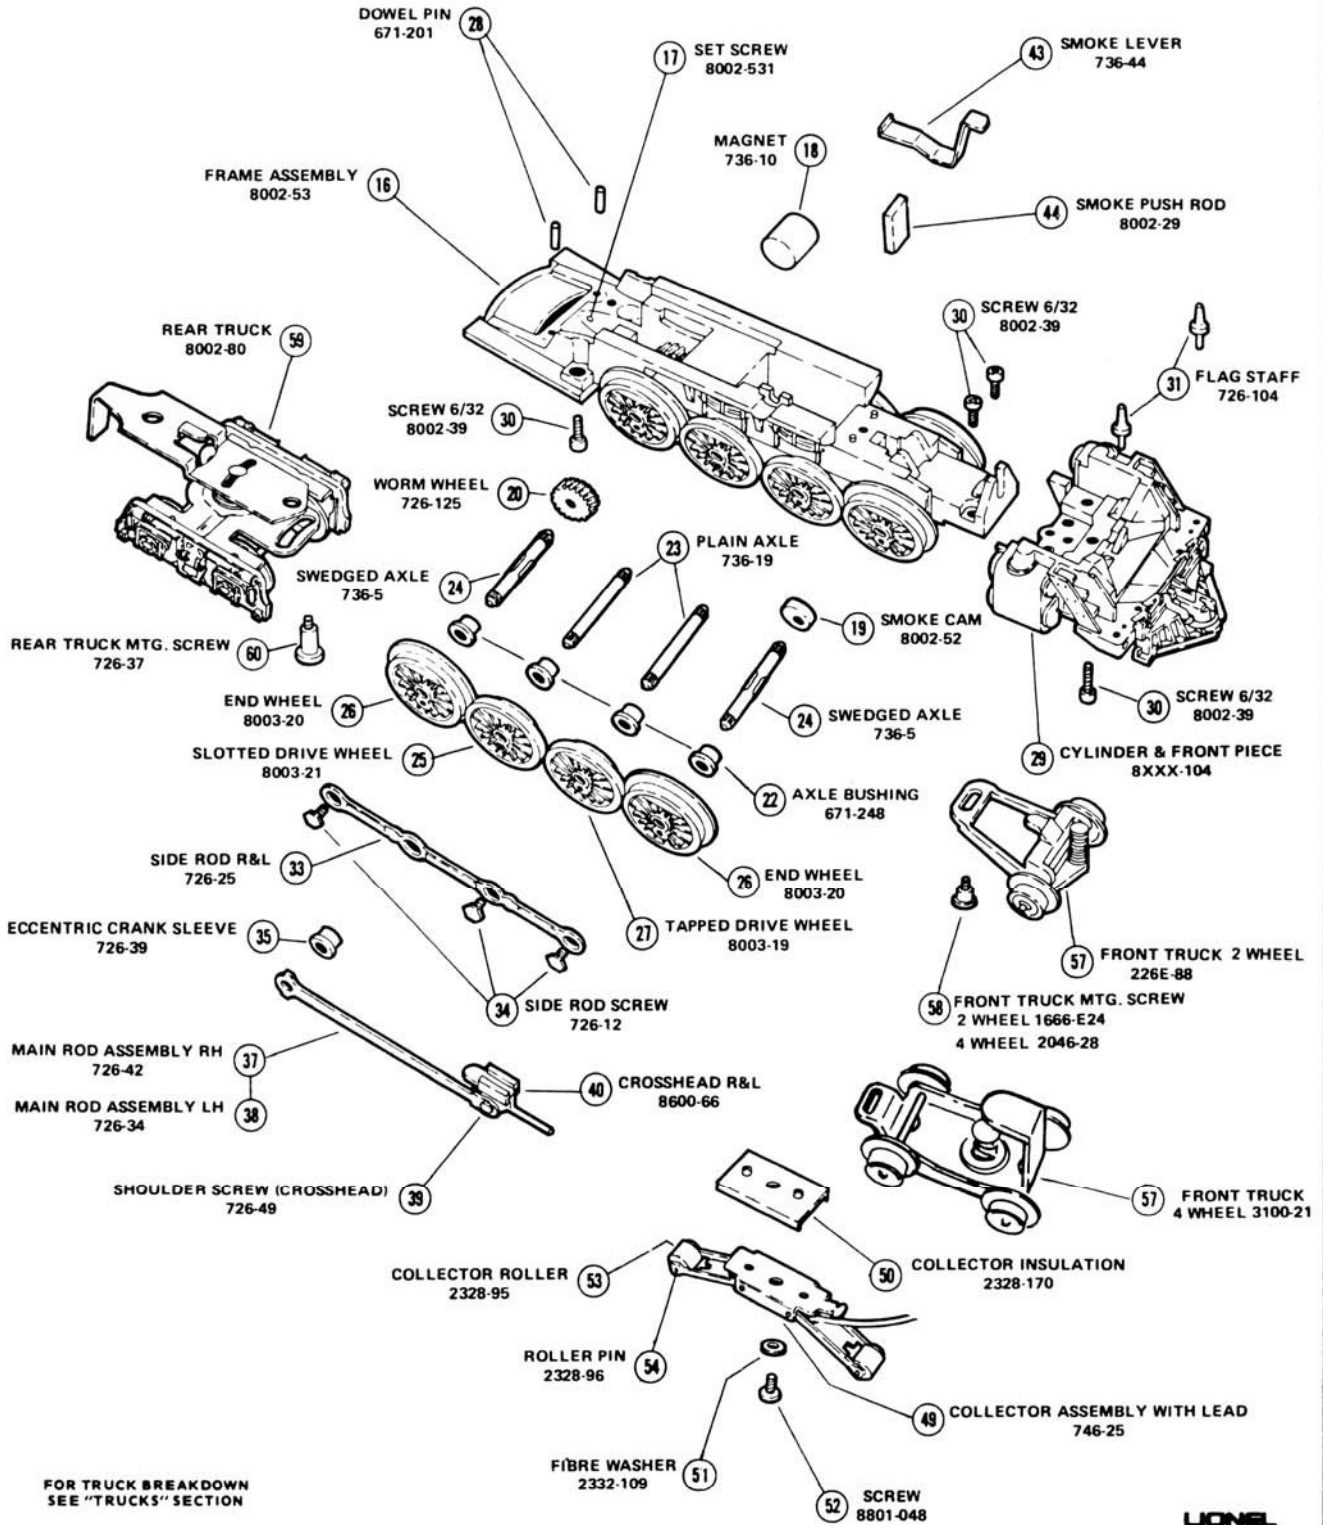

BERKSHIRE TYPE LOCOMOTIVE (continued)

LIONEL

BERKSHIRE TYPE LOCOMOTIVE

SECTION STEAM LOCOMOTIVES

DATE 11/81

REF. NO.	PART NUMBER	QUANTITY PER UNIT	DESCRIPTION	REFERENCE DRAWING
1	8XXX-74	1	Boiler & Cab (8003-7 Chessie Only)	
2	726-102	1	Ornamental Whistle	
3	700E-118	1	Bell Frame	
4	8002-123	1	Screw #2x3/16 (Bell Frame)	
5	700E-233	1	Ornamental Bell	
6	726-109	2	Handrail R & L	
7	1666-E11	8	Cotter Pin	
8	8XXX-24	1	Boiler Front Assembly	
9	8600-49	1	Screw 4/40x3/8 Fillister Head (Boiler Front)	
10	700E-166	4	Rhinestone - Green	
11	8002-161	1	Headlight Lens	
12	78-73	1	Lamp Socket	
13	1447-300	1	Lamp	
14	671-233	1	Washer & Eyelet	
15	61-13	1	Fibre Washer	
16	8002-53	1	Frame Assembly (w/wheels & axles)	
17	8002-531	1	Set Screw	
18	736-10	1	Magnet	
19	8002-52	1	Smoke Cam	
20	726-125	1	Worm Wheel	
21	671-183	1	Worm Cover	
22	671-248	8	Axle Bushing	
23	736-19	2	Plain Axle	
24	736-5	2	Swedged Axle	
25	8003-21	2	Slotted Drive Wheel	
26	8003-20	4	End Wheel	
27	8003-19	2	Tapped Drive Wheel	
28	671-201	2	Dowel Pin	
29	8XXX-104	1	Cylinder & Front Piece (8003-111 Chessie Only)	
30	8002-39	6	Screw 6/32x7/16 Fillister Head	
31	726-104	2	Flag Staff	
32	8002-510	1	Valve Hanger & Valve Gear Assembly	
33	726-25	2	Side Rod R & L	
34	726-12	6	Side Rod Screw	
35	726-39	2	Eccentric Crank Sleeve	
36	726-30	2	Eccentric Crank Screw	
37	726-42	1	Main Rod Assembly RH	
38	726-34	1	Main Rod Assembly LH	
39	726-49	2	Shoulder Screw (Crosshead)	
40	8600-66	2	Crosshead R & L	
41	8002-50	1	Smoke Unit Assembly	
42	8002-525	1	Smoke Unit Piston Assembly (8002-41 Chessie Only)	
43	736-44	1	Smoke Lever	
44	8002-29	1	Smoke Push Rod	
45	101-48	1	Screw 4/40x3/16 Pan Head	
46	8003-50	1	E-Unit	
47	2-111	1	Lockwasher (E-Unit - Smoke Unit - Hanger Assembly)	
48	8304-165	1	Screw 4/40x1/4RH (E-Unit mtg.)	
49	746-25	1	Collector Assembly w/Lead	
50	2328-170	1	Collector Insulation