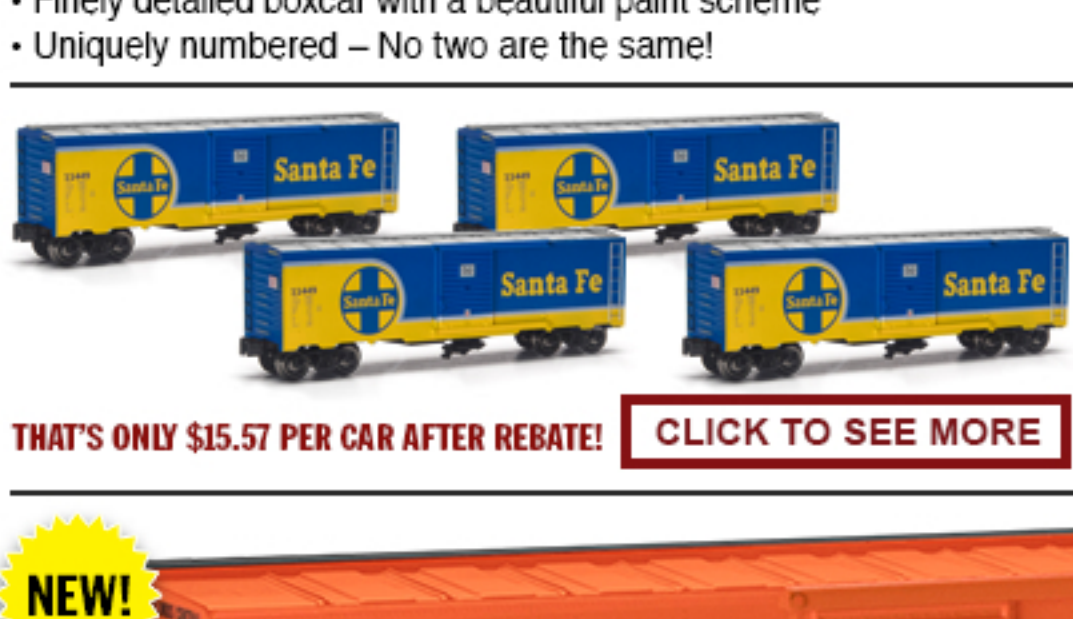

REG. PRICE \$14.99
11% REBATE* \$1.65
FINAL PRICE \$13.34

NEW! 0 GAUGE BOXCARS FROM MENARDS®

[CLICK TO SEE MORE](#)

NEW! Norfolk and Western Boxcar 279-4262

- Features premium metal trucks with die-cast wheels
- Finely detailed boxcar with a beautiful paint scheme
- Uniquely numbered – No two are the same!

REG. PRICE \$19.99
11% REBATE* \$2.20
FINAL PRICE \$17.79

[CLICK TO SEE MORE](#)

THAT'S ONLY \$15.57 PER CAR AFTER REBATE!

4-Piece Norfolk and Western Boxcar Dealer Pack 279-4263
REG. PRICE \$69.96
11% REBATE* \$7.70
FINAL PRICE \$62.26

[CLICK TO SEE MORE](#)

NEW! Norfolk Southern Boxcar 279-4260

- Features premium metal trucks with die-cast wheels
- Finely detailed boxcar with a beautiful paint scheme
- Uniquely numbered – No two are the same!

[CLICK TO SEE MORE](#)

NEW! Santa Fe Boxcar (Blue) 279-4250

- Features premium metal trucks with die-cast wheels
- Finely detailed boxcar with a beautiful paint scheme
- Uniquely numbered – No two are the same!