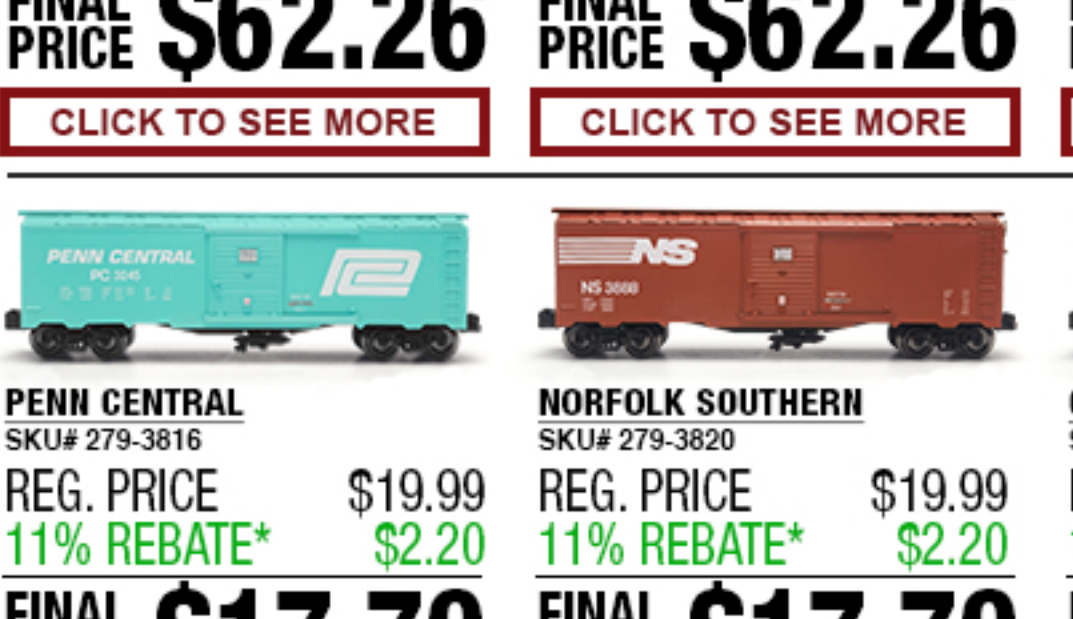

[CLICK TO SEE MORE](#)

NEW! Norfolk Southern Boxcar 279-4260

- Features premium metal trucks with die-cast wheels
- Finely detailed boxcar with a beautiful paint scheme
- Uniquely numbered – No two are the same!

REG. PRICE \$19.99
11% REBATE* \$2.20
FINAL PRICE \$17.79

[CLICK TO SEE MORE](#)

THAT'S ONLY \$15.57 PER CAR AFTER REBATE!

4-Piece Norfolk Southern Boxcar Dealer Pack 279-4261
REG. PRICE \$69.96
11% REBATE* \$7.70
FINAL PRICE \$62.26

[CLICK TO SEE MORE](#)

NEW! Santa Fe Boxcar (Blue) 279-4250

- Features premium metal trucks with die-cast wheels
- Finely detailed boxcar with a beautiful paint scheme
- Uniquely numbered – No two are the same!

REG. PRICE \$19.99
11% REBATE* \$2.20
FINAL PRICE \$17.79

[CLICK TO SEE MORE](#)

THAT'S ONLY \$15.57 PER CAR AFTER REBATE!

4-Piece Santa Fe Boxcar (Blue) Dealer Pack 279-4251
REG. PRICE \$69.96
11% REBATE* \$7.70
FINAL PRICE \$62.26