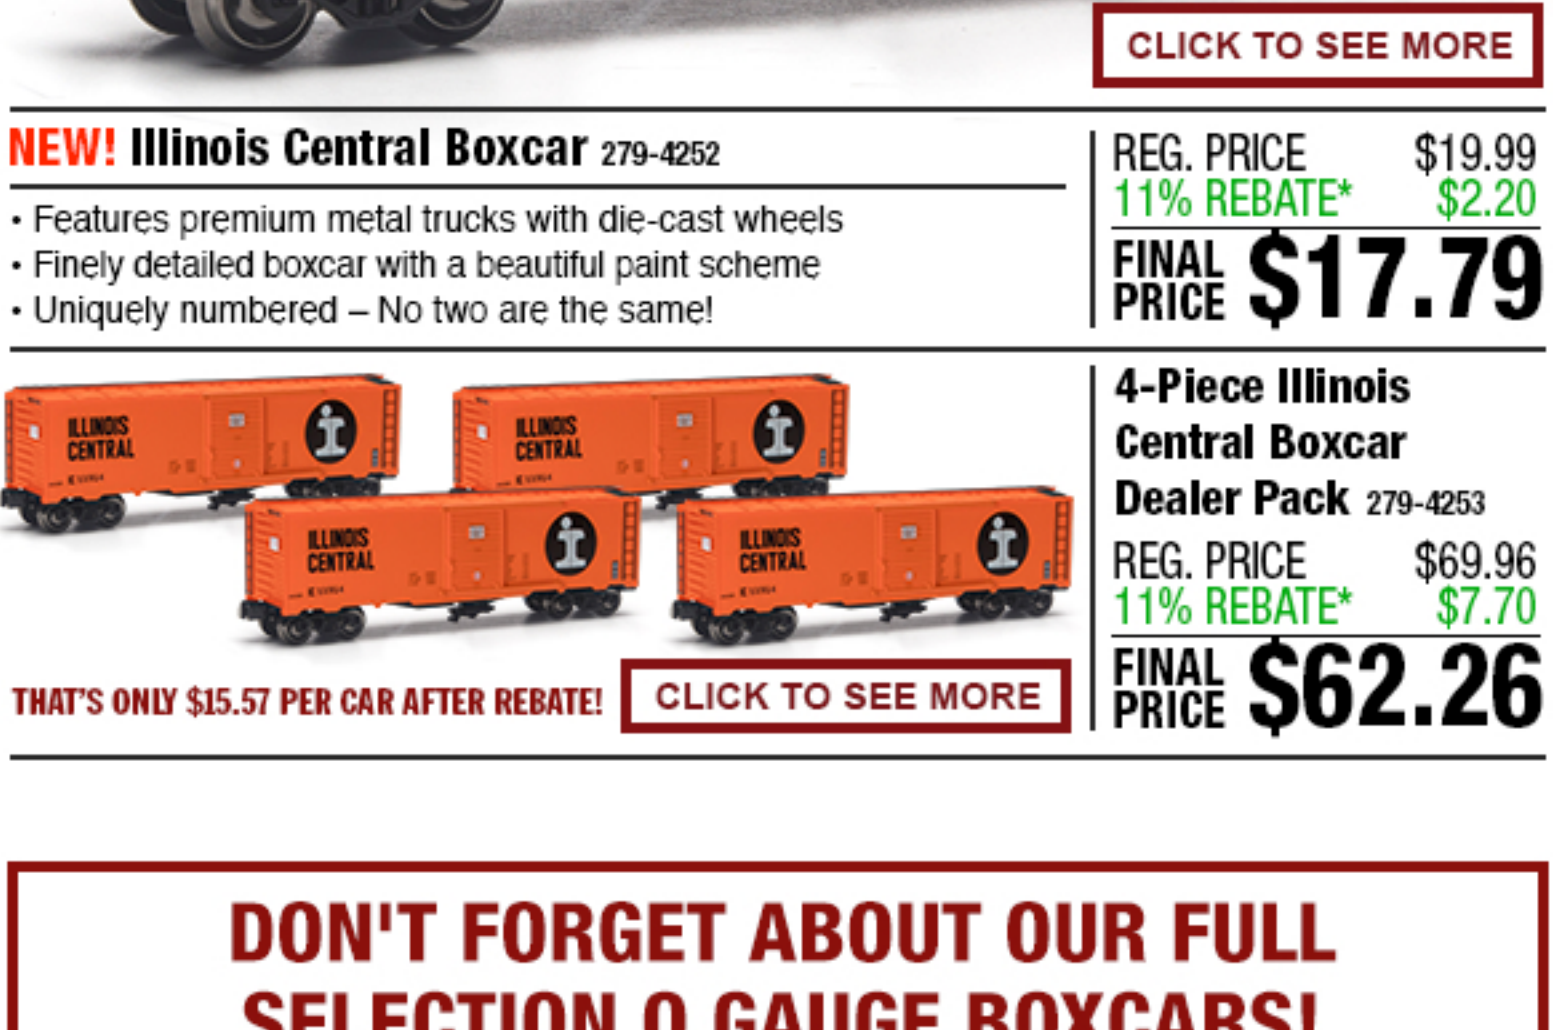

REG. PRICE \$14.99
11% REBATE* \$1.65
FINAL PRICE \$13.34

NEW! 0 GAUGE BOXCARS FROM MENARDS®

[CLICK TO SEE MORE](#)

NEW! Norfolk and Western Boxcar 279-4262

- Features premium metal trucks with die-cast wheels
- Finely detailed boxcar with a beautiful paint scheme
- Uniquely numbered – No two are the same!

REG. PRICE \$19.99
11% REBATE* \$2.20
FINAL PRICE \$17.79

[CLICK TO SEE MORE](#)

THAT'S ONLY \$15.57 PER CAR AFTER REBATE!

4-Piece Norfolk and Western Boxcar Dealer Pack 279-4263
REG. PRICE \$69.96
11% REBATE* \$7.70
FINAL PRICE \$62.26

[CLICK TO SEE MORE](#)

NEW! Norfolk Southern Boxcar 279-4260

- Features premium metal trucks with die-cast wheels
- Finely detailed boxcar with a beautiful paint scheme
- Uniquely numbered – No two are the same!

[CLICK TO SEE MORE](#)

NEW! Santa Fe Boxcar (Blue) 279-4250

- Features premium metal trucks with die-cast wheels
- Finely detailed boxcar with a beautiful paint scheme
- Uniquely numbered – No two are the same!