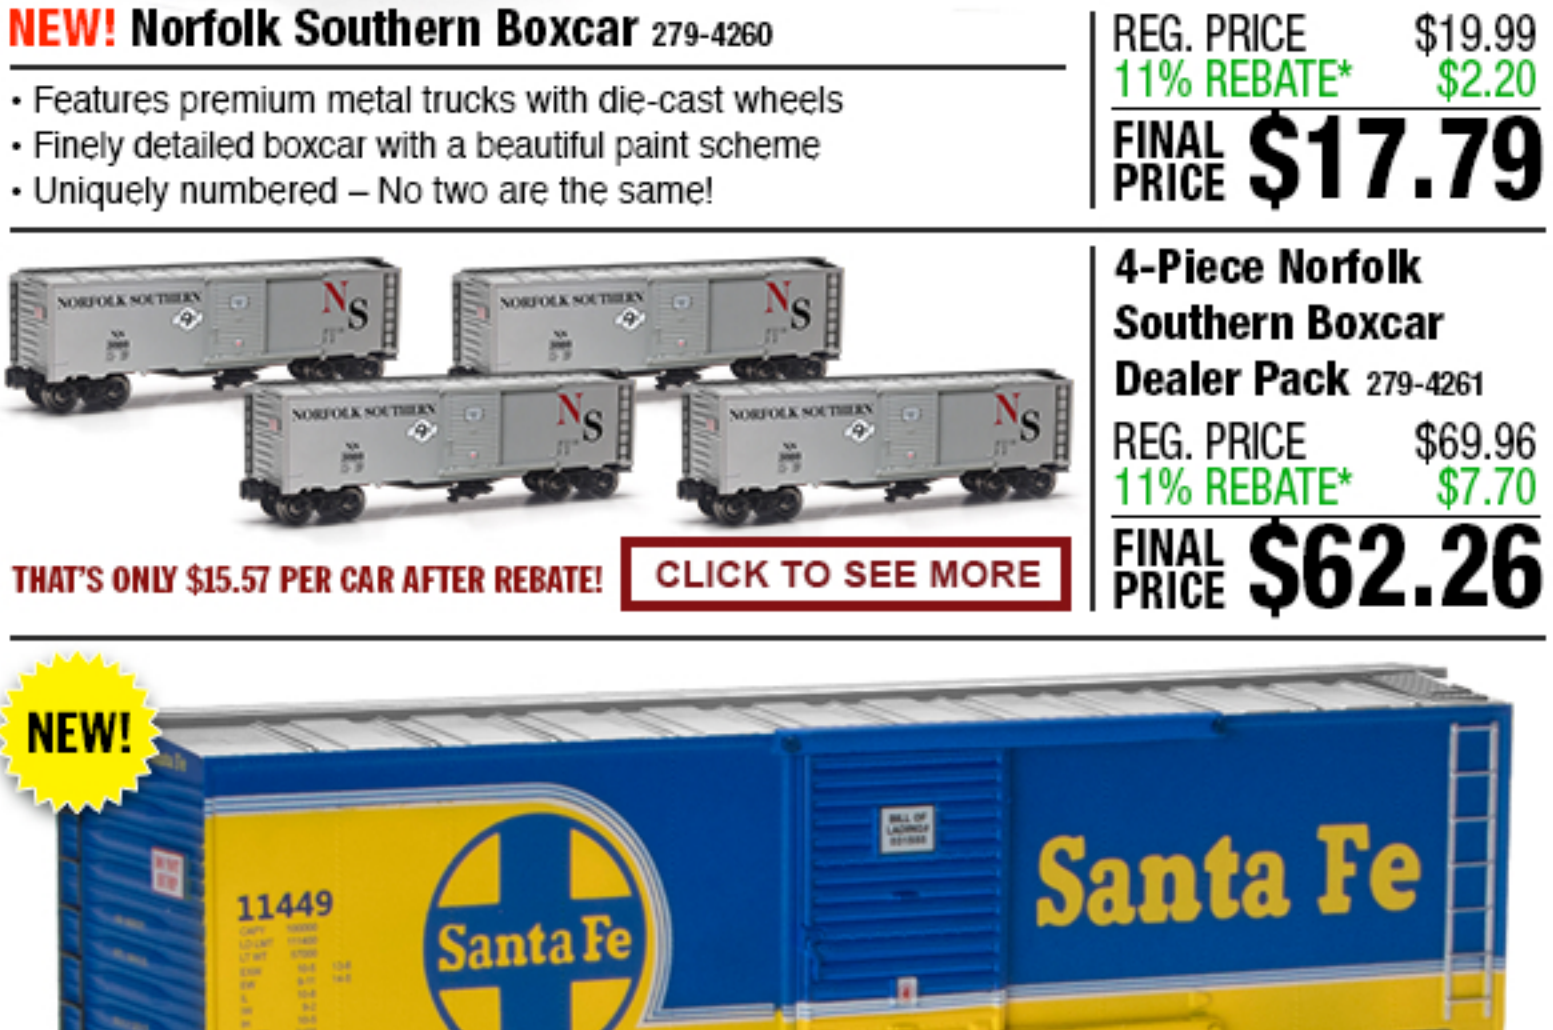

REG. PRICE \$14.99
11% REBATE* \$1.65
FINAL PRICE \$13.34

NEW! 0 GAUGE BOXCARS FROM MENARDS®

[CLICK TO SEE MORE](#)

NEW! Norfolk and Western Boxcar 279-4262

- Features premium metal trucks with die-cast wheels
- Finely detailed boxcar with a beautiful paint scheme
- Uniquely numbered – No two are the same!

REG. PRICE \$19.99
11% REBATE* \$2.20
FINAL PRICE \$17.79

[CLICK TO SEE MORE](#)

THAT'S ONLY \$15.57 PER CAR AFTER REBATE!

4-Piece Norfolk and Western Boxcar Dealer Pack 279-4263
REG. PRICE \$69.96
11% REBATE* \$7.70
FINAL PRICE \$62.26

[CLICK TO SEE MORE](#)

NEW! Norfolk Southern Boxcar 279-4260

- Features premium metal trucks with die-cast wheels
- Finely detailed boxcar with a beautiful paint scheme
- Uniquely numbered – No two are the same!

REG. PRICE \$19.99
11% REBATE* \$2.20
FINAL PRICE \$17.79

[CLICK TO SEE MORE](#)

THAT'S ONLY \$15.57 PER CAR AFTER REBATE!

4-Piece Norfolk Southern Boxcar Dealer Pack 279-4261
REG. PRICE \$69.96
11% REBATE* \$7.70
FINAL PRICE \$62.26