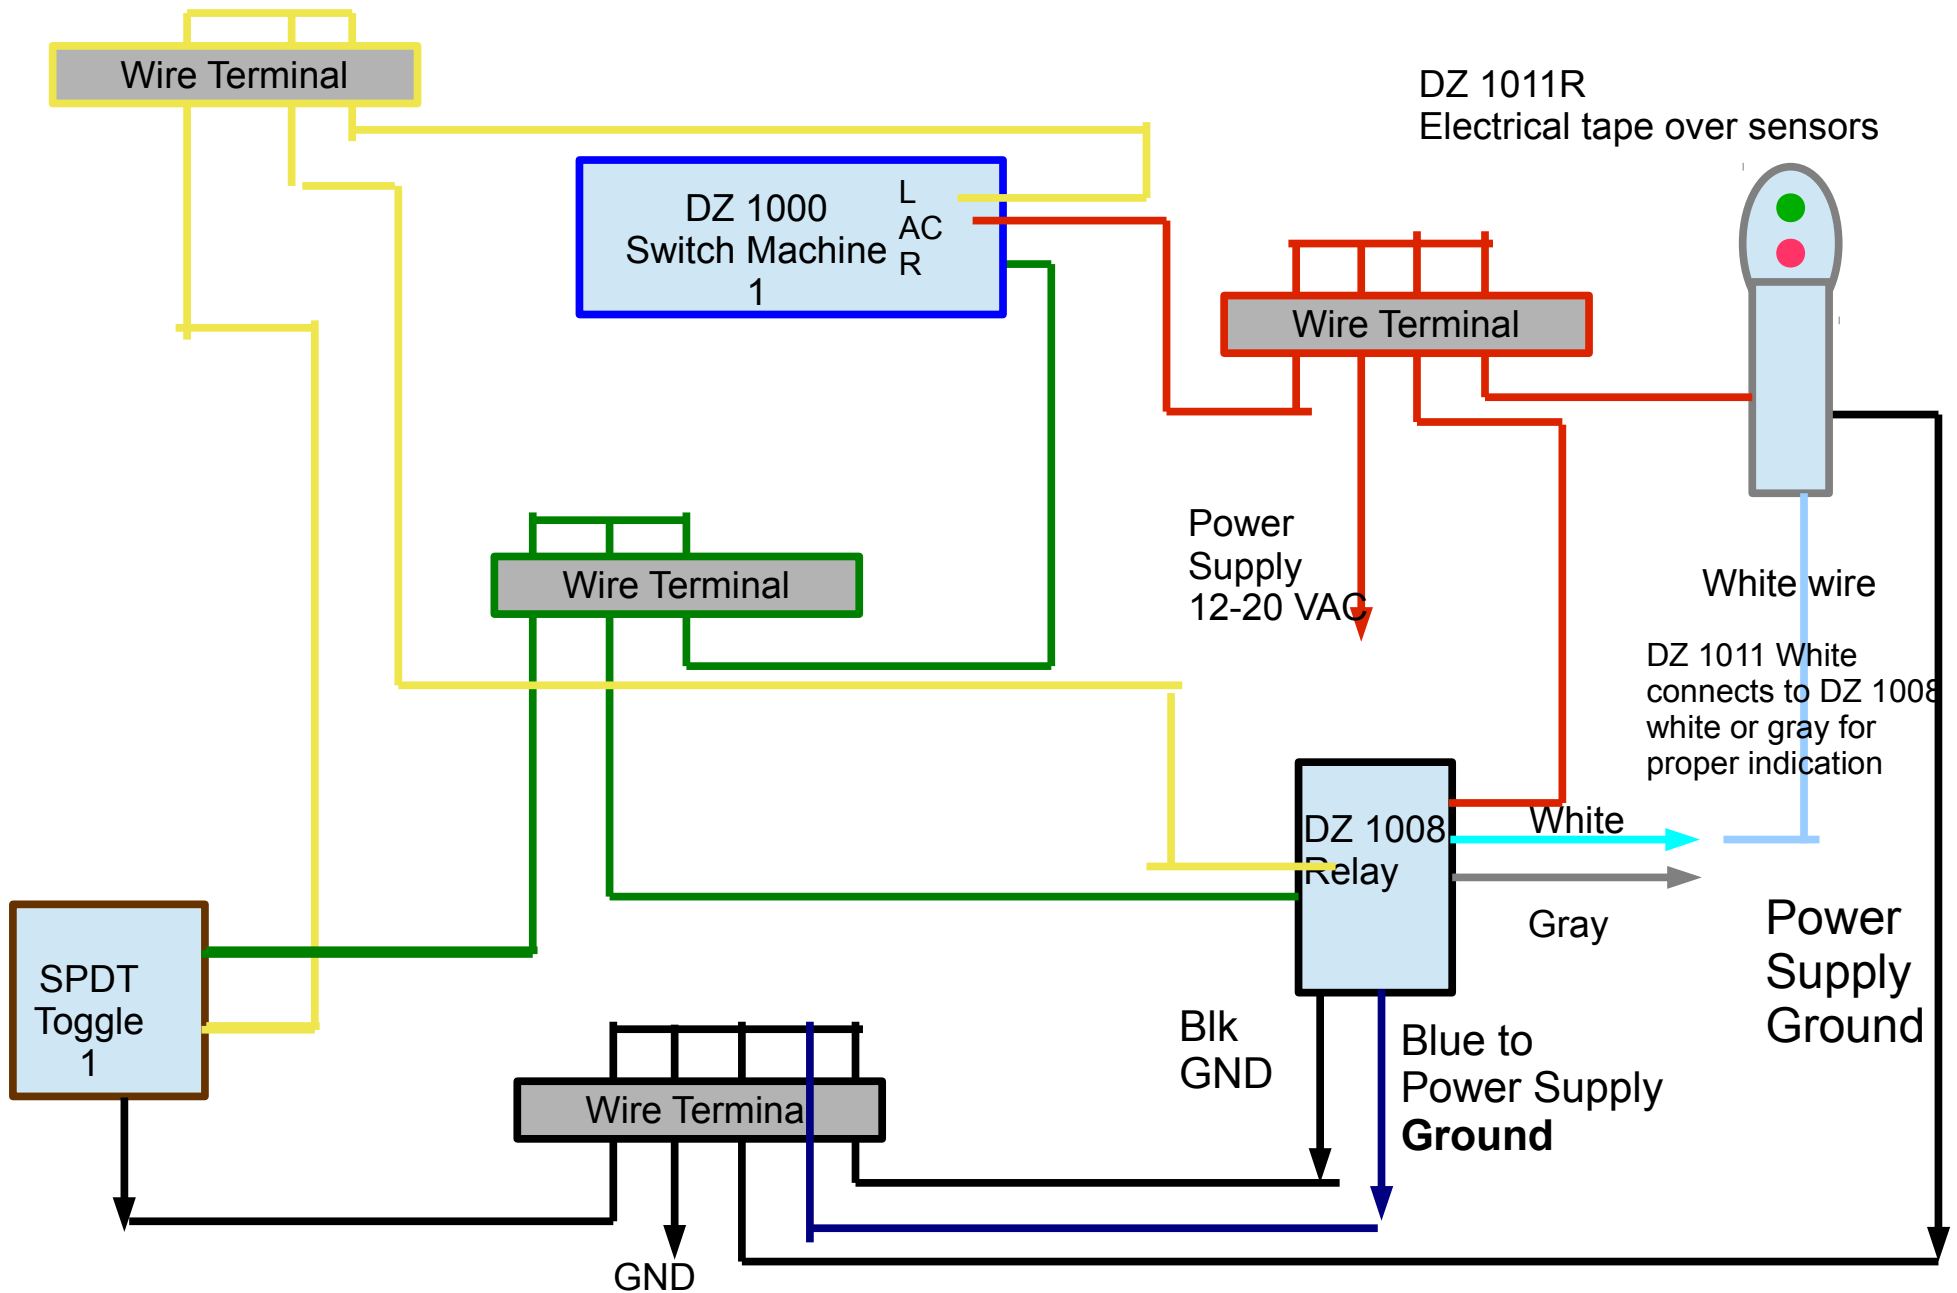

DZ-1008 Relay to DZ-1011 Dwarf Signal

DZ-1008 & DZ-1011 Indicator