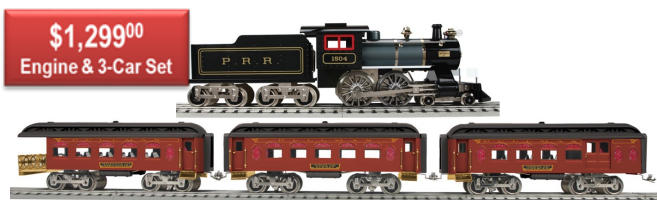

Item	Description	MSRP	Sidetrack
M11-1041-1	No. 6 Steam Engine w/PS 3.0	$899.95	$779.00
M11-40098	3-Car Std. Gauge Pullman Passenger Set	$699.95	$619.00