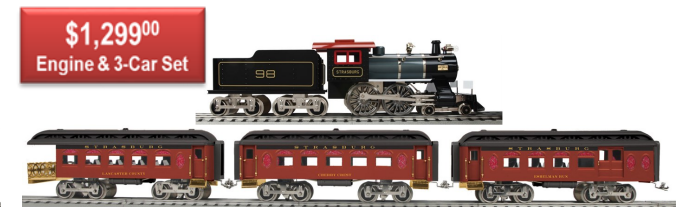

Item	Description	MSRP	Sidetrack
M11-1040-1	No. 6 Steam Engine w/PS 3.0	$899.95	$779.00
M11-40097	3-Car Std. Gauge Pullman Passenger Set	$699.95	$619.00