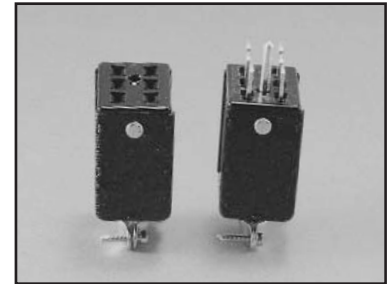

2400 Series with Hood and 180° Clamp

No. of Contacts	Catalog No. Plug	Catalog No. Socket
2	N/A	S-2402-CCT
4	P-2404-CCT	S-2404-CCT
6	P-2406-CCT	S-2406-CCT
8	P-2408-CCT	S-2408-CCT
10	P-2410-CCT	S-2410-CCT
12	P-2412-CCT	S-2412-CCT

**Plug**

**Socket**

**Dimensions - Plug or Socket**

No. of Contacts	L		Cable Opening	
	in	mm	in	mm
2	.625	15.88	.313	7.94
4	1.062	26.99	.438	11.11
6	1.500	38.10	.438	11.11
8	1.937	49.21	.563	14.29
10	2.375	60.33	.563	14.29
12	2.813	71.45	.625	15.88