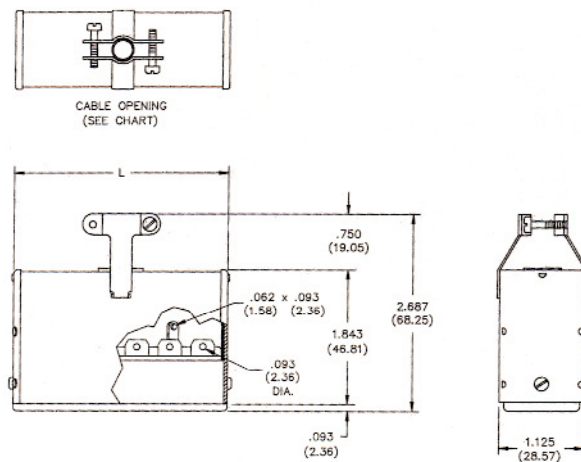

2400 Series with Hood and 180° Clamp

No. of Contacts	Catalog No. Plug	Catalog No. Socket
2	N/A	S-2402-CCT
4	P-2404-CCT	S-2404-CCT
6	P-2406-CCT	S-2406-CCT
8	P-2408-CCT	S-2408-CCT
10	P-2410-CCT	S-2410-CCT
12	P-2412-CCT	S-2412-CCT

**Plug**

**Socket**

**Dimensions - Plug or Socket**

No. of Contacts	L		Cable Opening	
	in	mm	in	mm
2	.625	15.88	.313	7.94
4	1.062	26.99	.438	11.11
6	1.500	38.10	.438	11.11
8	1.937	49.21	.563	14.29
10	2.375	60.33	.563	14.29
12	2.813	71.45	.625	15.88