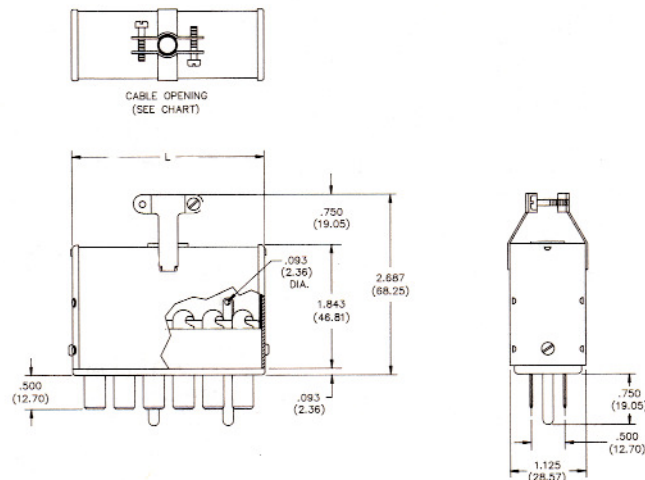

2400 Series with Hood and 180° Clamp

No. of Contacts	Catalog No. Plug	Catalog No. Socket
2	N/A	S-2402-CCT
4	P-2404-CCT	S-2404-CCT
6	P-2406-CCT	S-2406-CCT
8	P-2408-CCT	S-2408-CCT
10	P-2410-CCT	S-2410-CCT
12	P-2412-CCT	S-2412-CCT

**Plug**

**Socket**

**Dimensions - Plug or Socket**

No. of Contacts	L		Cable Opening	
	in	mm	in	mm
2	.625	15.88	.313	7.94
4	1.062	26.99	.438	11.11
6	1.500	38.10	.438	11.11
8	1.937	49.21	.563	14.29
10	2.375	60.33	.563	14.29
12	2.813	71.45	.625	15.88