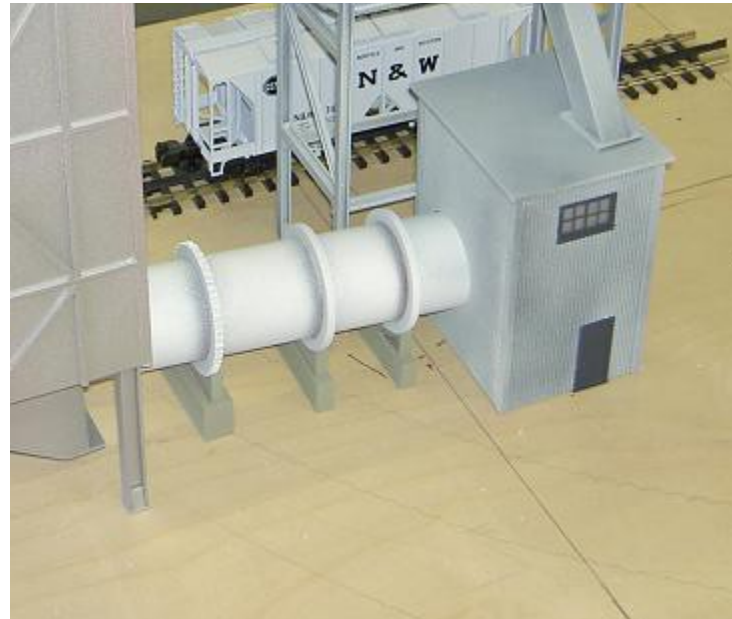

OGR AmeriTowne Parts List

<u>ITEM</u>	<u>PART NUMBER</u>	<u>QTY</u>
Smoke Stack	933-3728	1
Elevated Tank	628-520	6
Blank Wall	71B	6
Window Wall	71	4
Back Wall	70	3
Building Front	878 front	1

Kiln

Will use rotary kiln plus “Clink” house