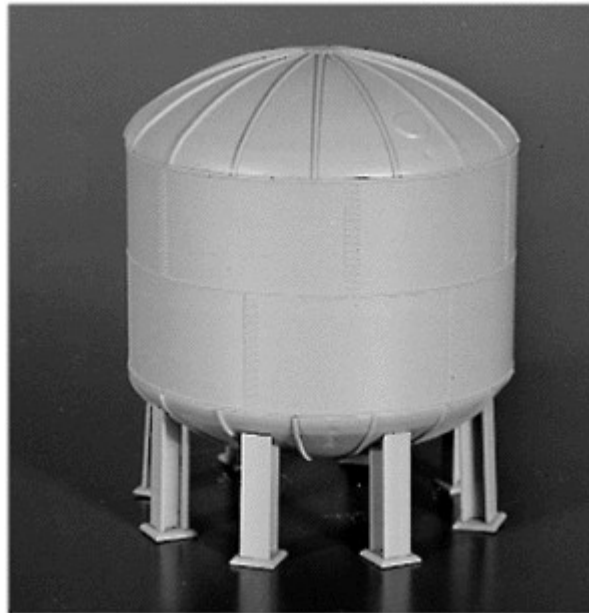

# Boiler House and Kiln OGR

Kiln

North side

# Smoke Stacks

1-1/4 x 10-1/4" 3.2 x 25.7cm Tall

Walthers Part # 933-3728, p. 453 Walthers 2012 HO Scale Reference

HO scale, \$16.98, not currently in stock at Walthers, Expected: In Transi

Rix elevated tank