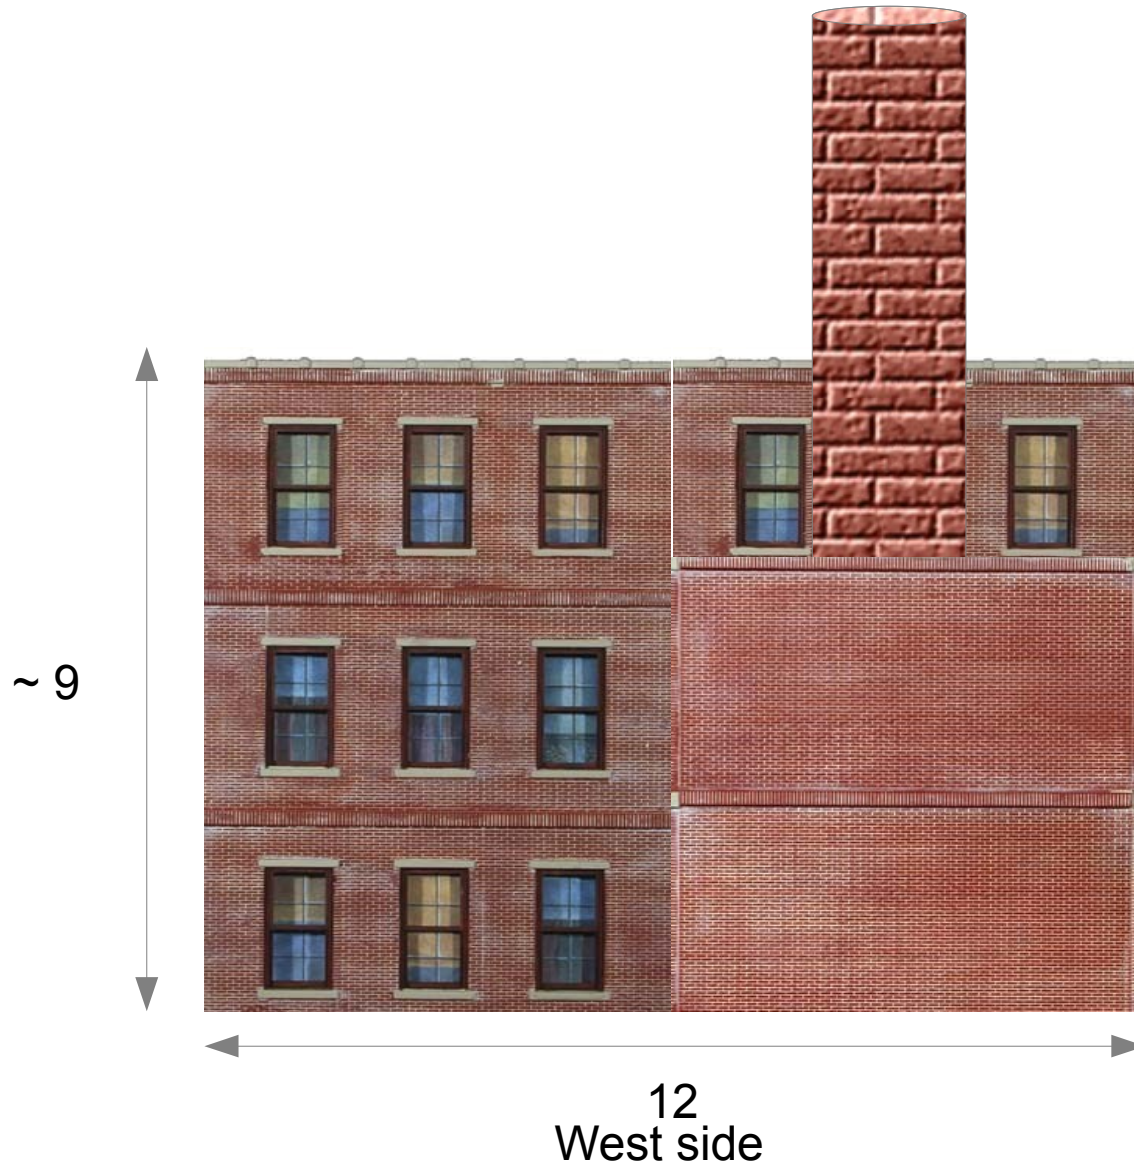

Boiler House and Kiln OGR