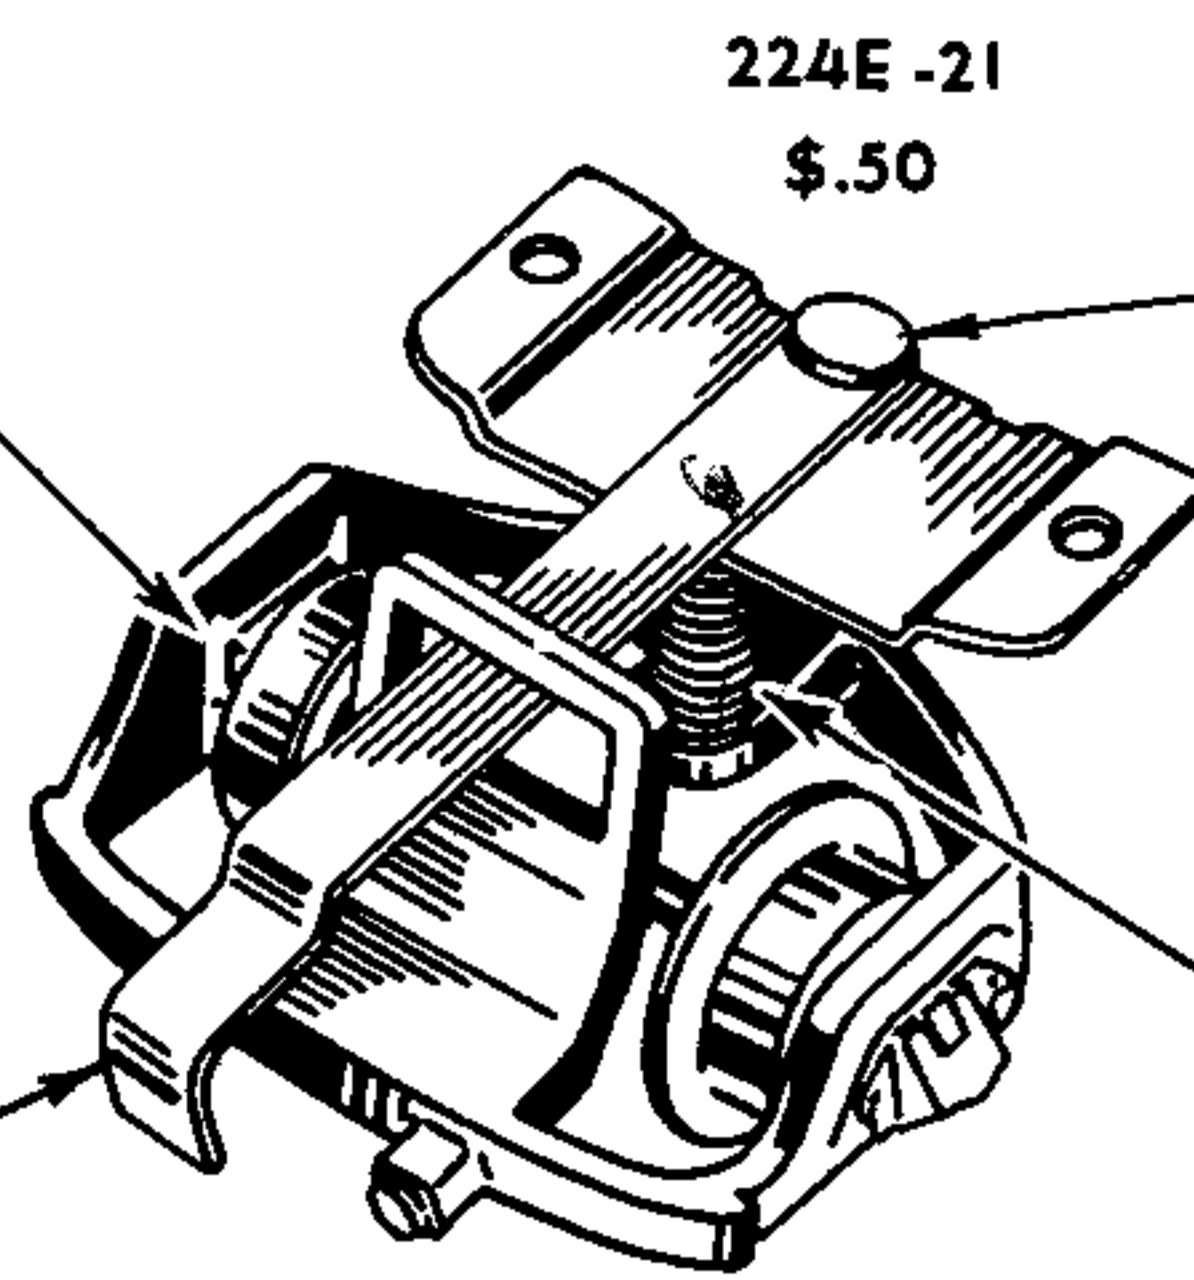

LIONEL SERVICE MANUAL

BOILER & CAB PTD

STEAMCHEST & FRONT PIECE

TRAILER TRUCK WHEEL

JOURNAL CLIP

REAR TRUCK & DRAWBAR ASSY.

TRUCK STUD