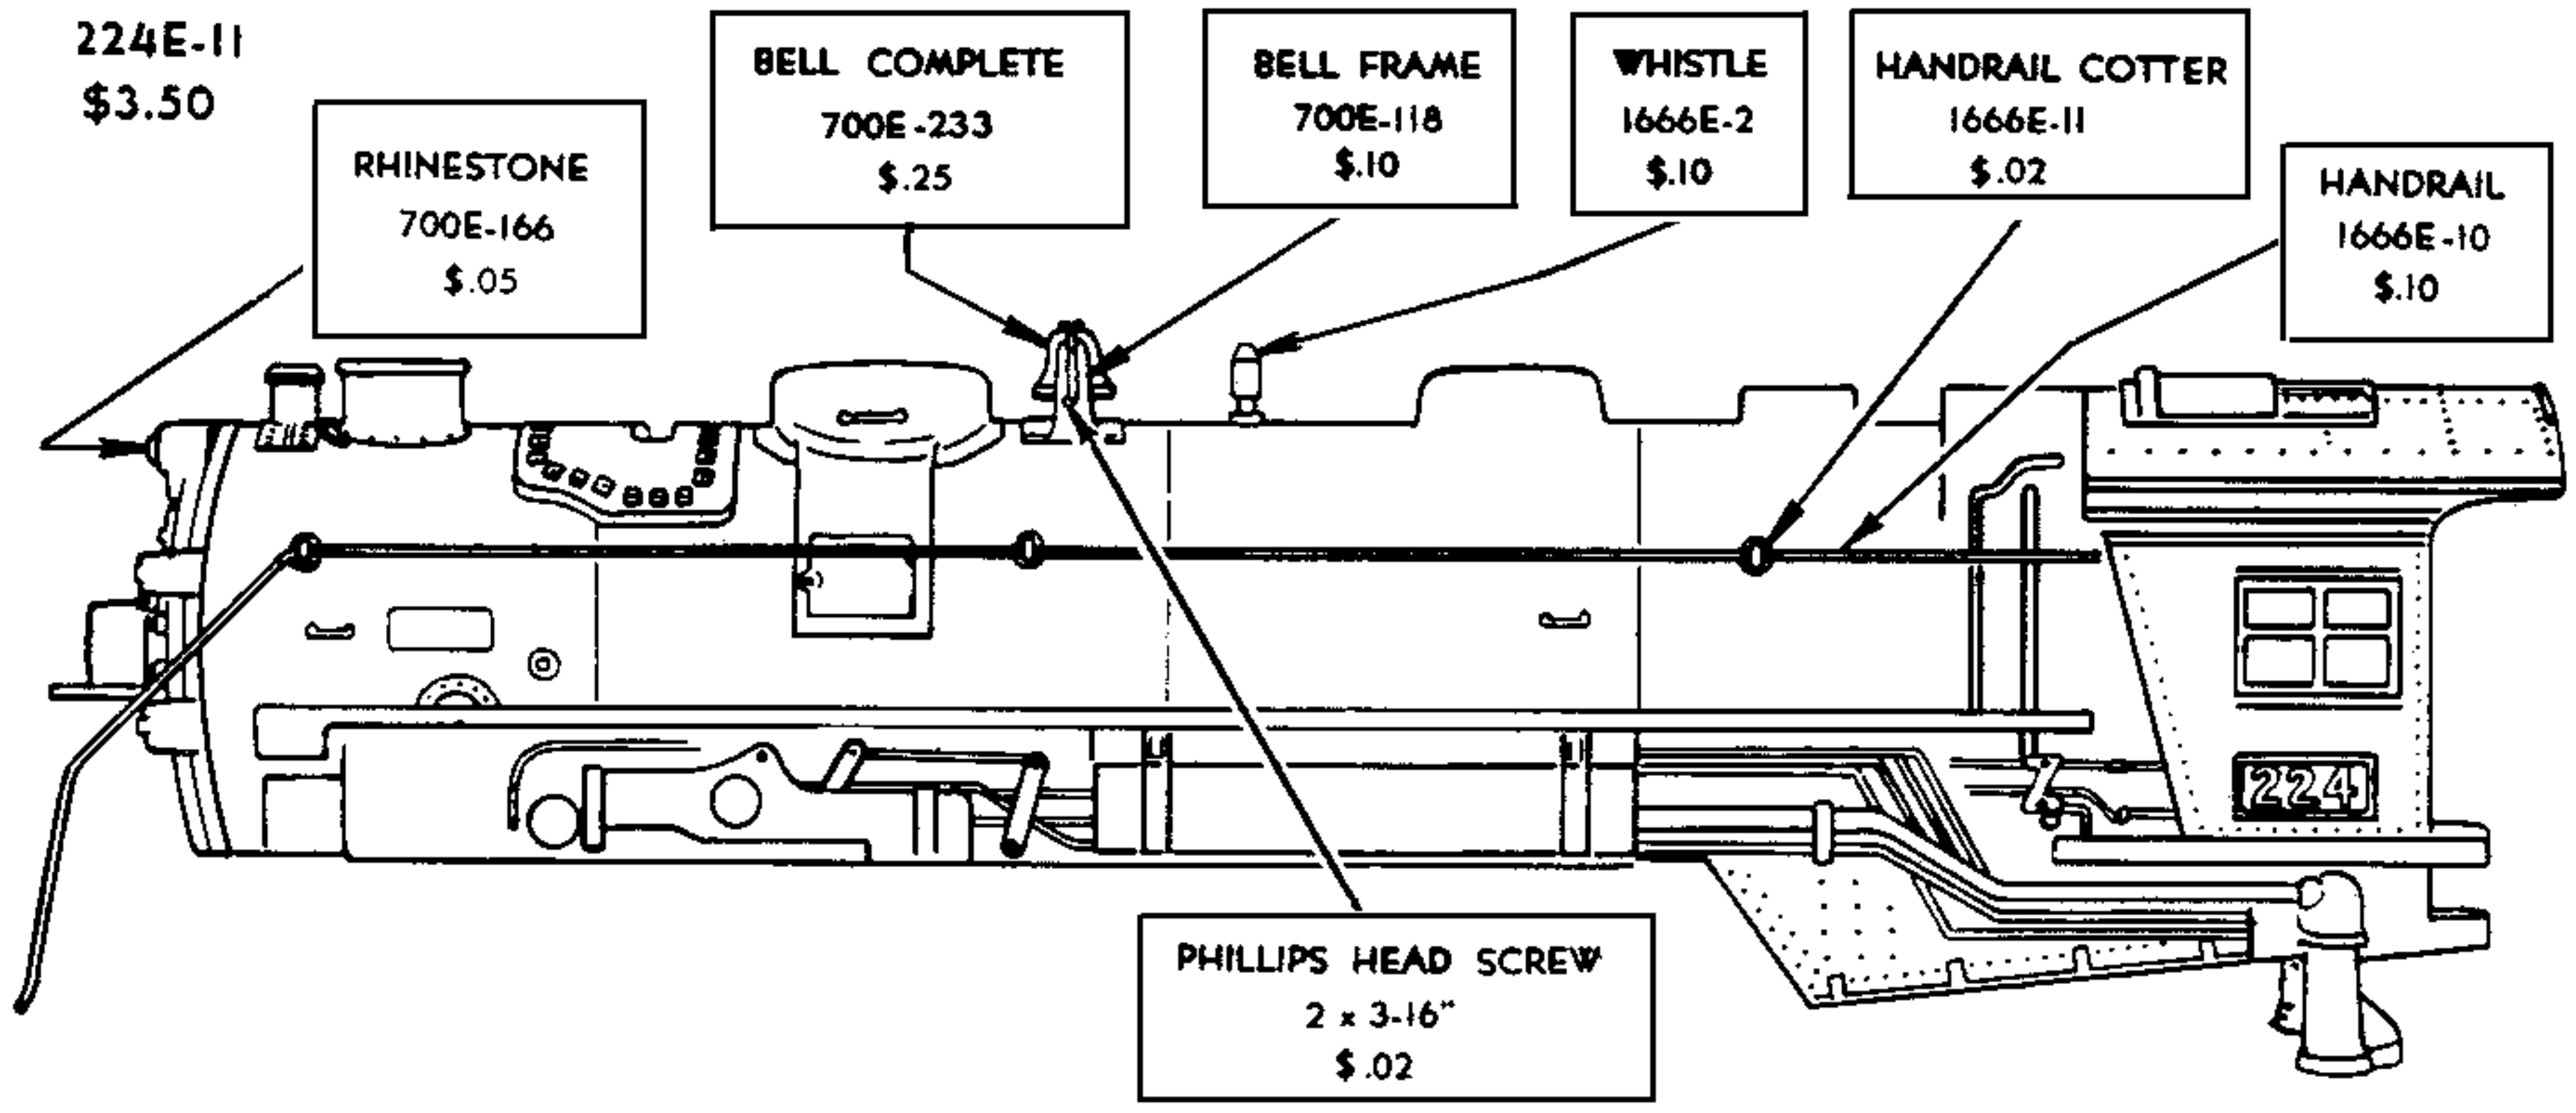

LIONEL SERVICE MANUAL

BOILER & CAB PTD

STEAMCHEST & FRONT PIECE

TRAILER TRUCK WHEEL

JOURNAL CLIP

REAR TRUCK & DRAWBAR ASSY.

TRUCK STUD