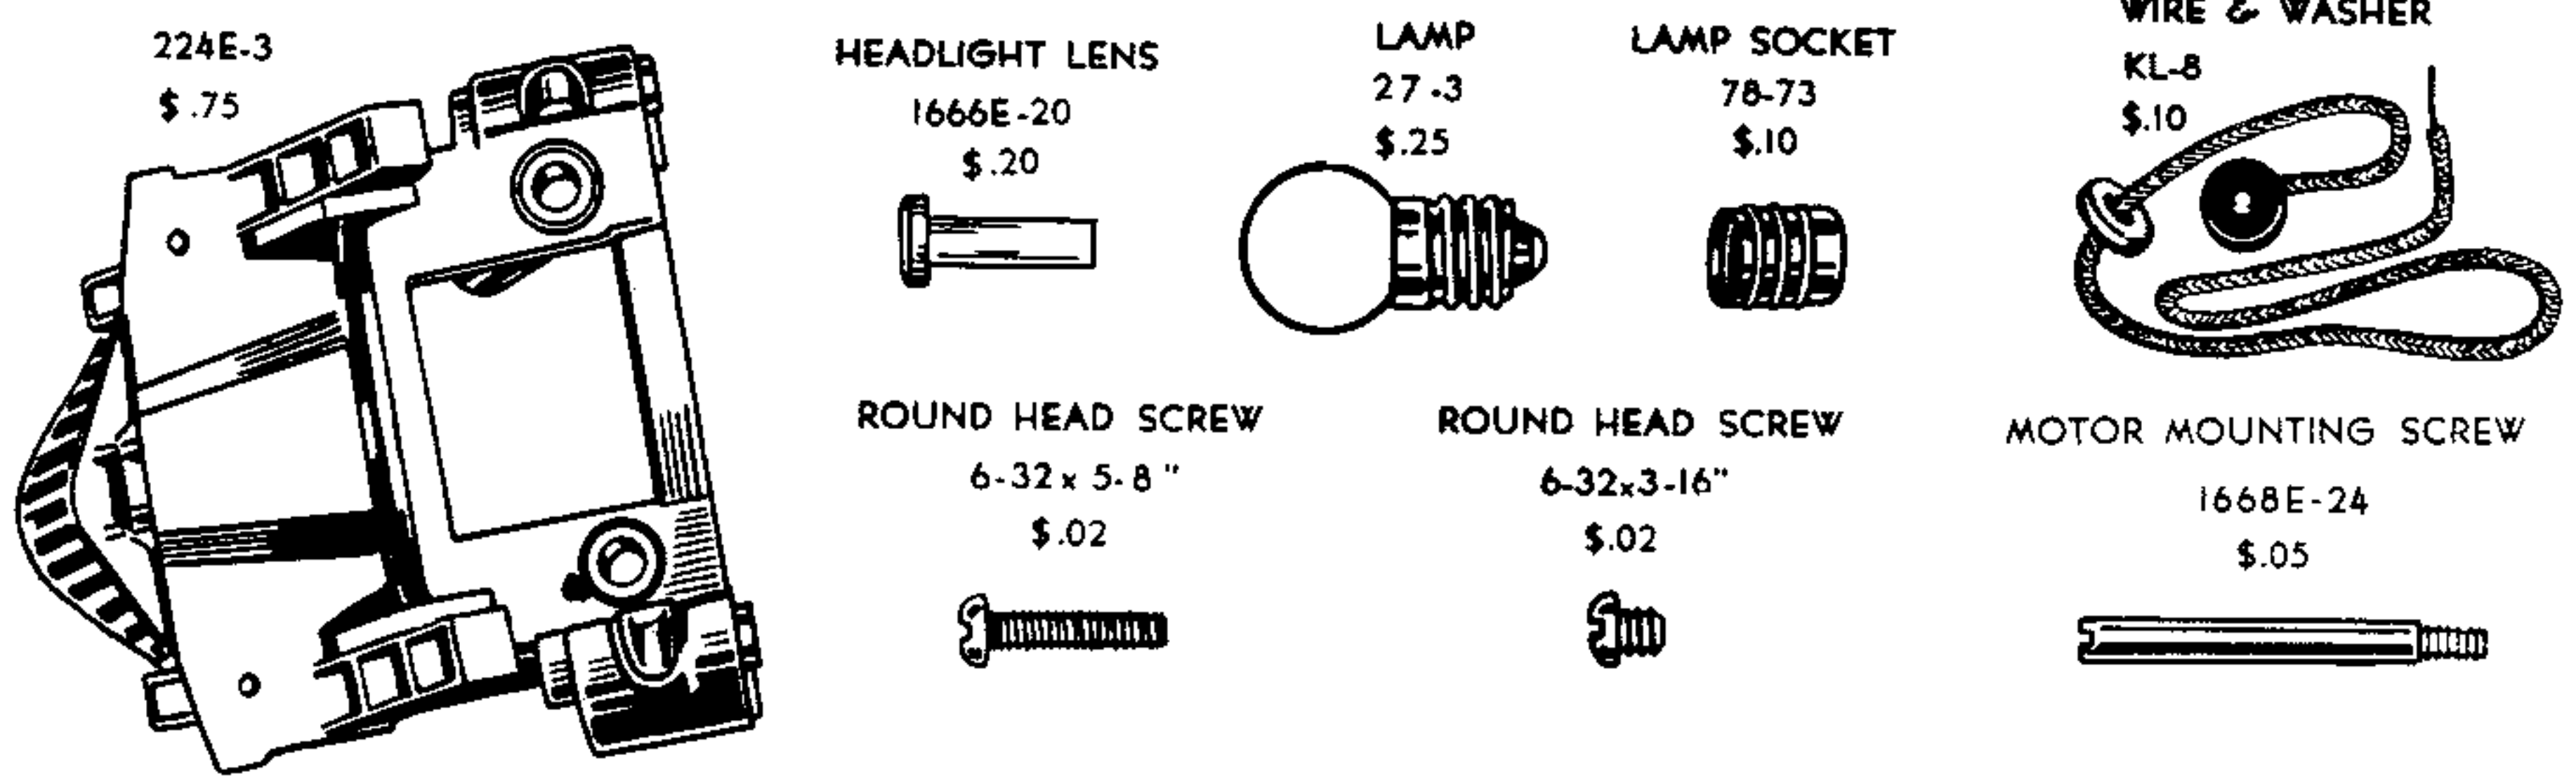

LIONEL SERVICE MANUAL

BOILER & CAB PTD

STEAMCHEST & FRONT PIECE

TRAILER TRUCK WHEEL

JOURNAL CLIP

REAR TRUCK & DRAWBAR ASSY.

TRUCK STUD