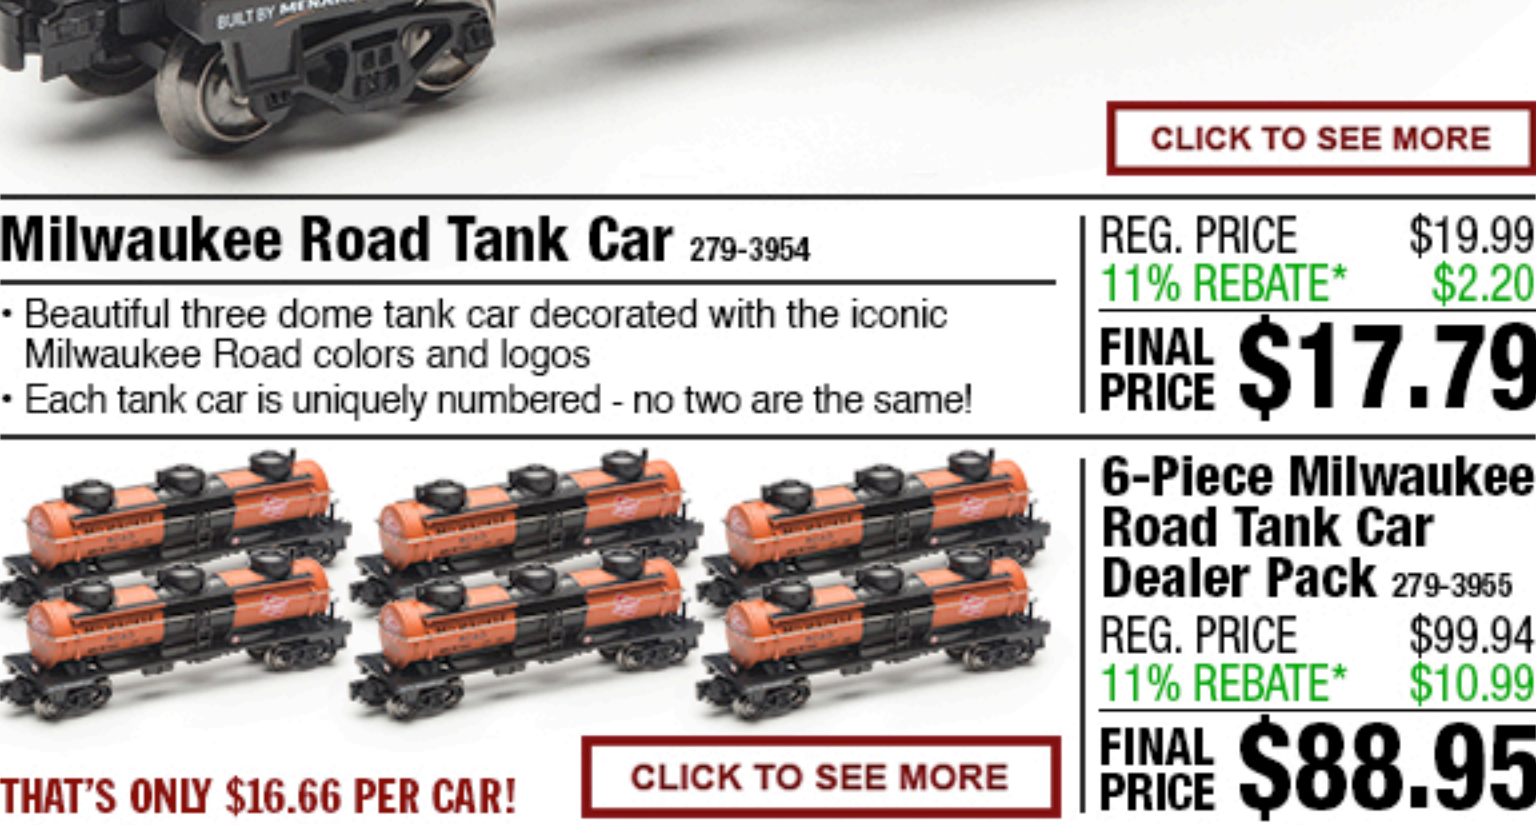

REG. PRICE \$19.99
 11% REBATE* \$2.20
FINAL PRICE \$17.79

THAT'S ONLY \$17.49 PER CAR!

[CLICK TO SEE MORE](#)

4-Piece Milwaukee Road Boxcar Dealer Pack 279-4531
 REG. PRICE \$69.96
 11% REBATE* \$7.70
FINAL PRICE \$62.26

11% OFF EVERYTHING*

11% OFF* Good Sunday, August 5 Through Saturday, August 11, 2018.

THE MILWAUKEE ROAD ROLLING STOCK

COMPLETE YOUR MILWAUKEE ROAD COLLECTION!

[CLICK TO SEE MORE](#)

Milwaukee Road Boxcar (Black) 279-4258
 • Beautifully decorated boxcar with premium metal trucks, die-cast wheels and operating couplers
 • Each boxcar is uniquely numbered - no two are the same!

REG. PRICE \$19.99
 11% REBATE* \$2.20
FINAL PRICE \$17.79

THAT'S ONLY \$17.49 PER CAR!

[CLICK TO SEE MORE](#)

4-Piece Milwaukee Road Boxcar Dealer Pack 279-4259
 REG. PRICE \$69.96
 11% REBATE* \$7.70
FINAL PRICE \$62.26