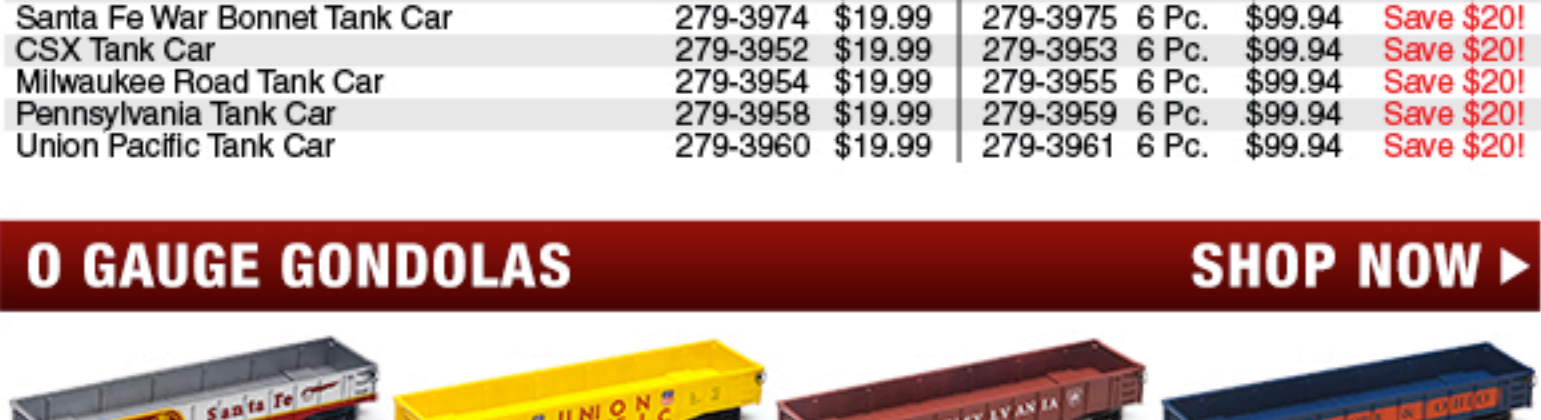

O GAUGE BOXCARS SHOP NOW ▶