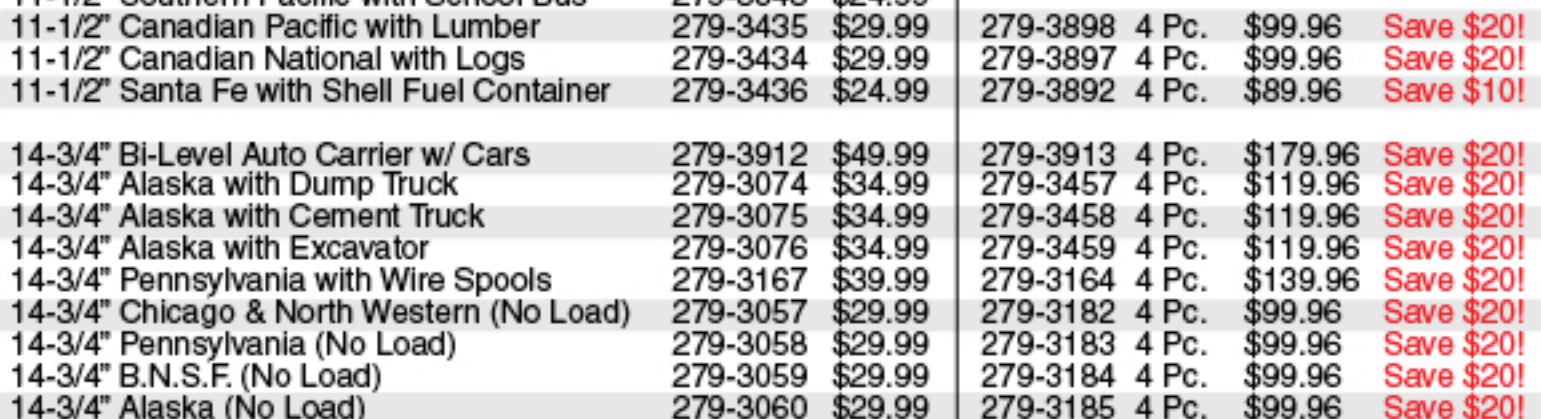

O GAUGE TANK CARS SHOP NOW ▶

Description	SKU#	By Each Price	SKU#	By Dealer Pack Qty.	Price	Savings
Chicago & North Western Tank Car	279-3049	$19.99	279-3490	8 Pcs.	$139.92	Save $20!
Quaker State Tank Car	279-2679	$19.99	279-3491	8 Pcs.	$139.92	Save $20!
Great Northern Tank Car	279-2680	$19.99	279-3492	8 Pcs.	$139.92	Save $20!
Wisconsin Central Tank Car	279-2681	$19.99	279-3493	8 Pcs.	$139.92	Save $20!
Alaska Tank Car	279-3064	$19.99	279-3497	8 Pcs.	$139.92	Save $20!
Santa Fe War Bonnet Tank Car	279-3974	$19.99	279-3975	6 Pcs.	$99.94	Save $20!
CSX Tank Car	279-3952	$19.99	279-3953	6 Pcs.	$99.94	Save $20!
Milwaukee Road Tank Car	279-3954	$19.99	279-3955	6 Pcs.	$99.94	Save $20!
Pennsylvania Tank Car	279-3958	$19.99	279-3959	6 Pcs.	$99.94	Save $20!
Union Pacific Tank Car	279-3960	$19.99	279-3961	6 Pcs.	$99.94	Save $20!