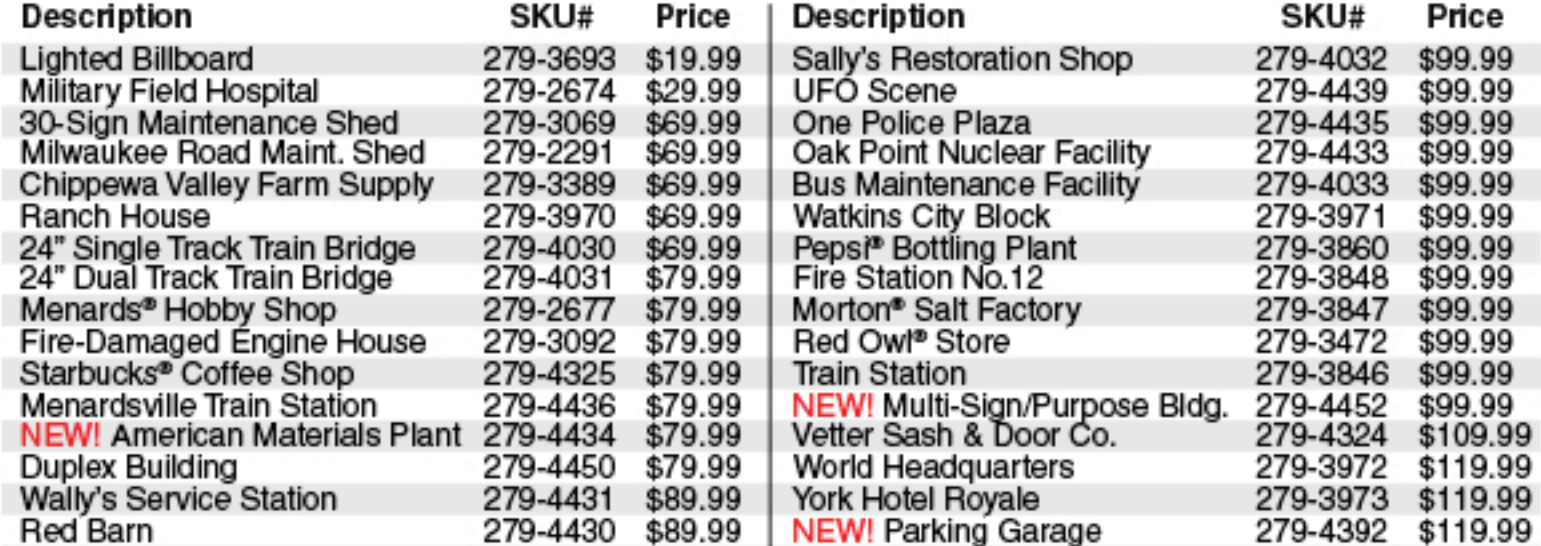

AT MENARDS.COM/TRAINS

SPECIAL ONLINE ONLY OFFER!

1:48 Scale Pepsi® Box Truck 279-4460

[CLICK TO SEE MORE](#)

NOW THROUGH SATURDAY, DECEMBER 1, 2018, BUY ANY O GAUGE TRAIN ITEM $19.99 OR HIGHER AND GET A FREE PEPSI® BOX TRUCK!

**BUY (1) O GAUGE TRAIN ITEM $19.99 OR HIGHER, GET (1) FREE BOX TRUCK!
BUY (10) O GAUGE TRAIN ITEMS $19.99 OR HIGHER, GET (10) FREE BOX TRUCKS!
BUY (100) O GAUGE TRAIN ITEMS $19.99 OR HIGHER, GET (100) FREE BOX TRUCKS!**

IMPORTANT: You must add (1) Pepsi® Box Truck (SKU# 279-4460) to your shopping cart for every qualifying train item you wish to purchase. The free truck price will be subtracted as part of the checkout process.

[CLICK TO SEE MORE](#)

Building Dimensions:
10" W x 14-1/2" L x 13" H

PLUS, GET A FREE PEPSI® BOX TRUCK!

Pepsi® Bottling Plant 279-3860

- Outfitted with over 24 LED lights
- Features an electronic Pepsi® sign with multiple lighting patterns and a blinking red LED light on the water tower
- Includes three animated roof turbines, 4 O scale workers and Jack the German Shepherd

$99.99 each

PLUS, GET A FREE PEPSI® BOX TRUCK!

[CLICK TO SEE MORE](#)

Norfolk Southern Flatcar with Pepsi® Bottle Truck 279-3995

- Includes a die-cast Pepsi® bottle truck
- Features die-cast metal wheels and operating couplers
- Uniquely numbered – No two are the same!

$19.99 each

4-Piece N.S. Flatcar with Pepsi Truck Dealer Pack 279-3996

$69.96 each

PLUS, GET A FREE PEPSI® BOX TRUCK!

[SHOP NOW](#)

PLUS, GET A FREE PEPSI® BOX TRUCK!

[CLICK TO SEE MORE](#)

11-1/2" CSX Flatcar with Pepsi® Truck 279-3443

- Includes a die-cast Pepsi® beverage truck
- 11-1/2" flatcar with hand-painted woodgrain deck
- Features die-cast metal wheels and operating couplers
- Uniquely numbered – No two are the same!

$24.99 each

O SCALE LIGHTED VEHICLES SHOP NOW ▶