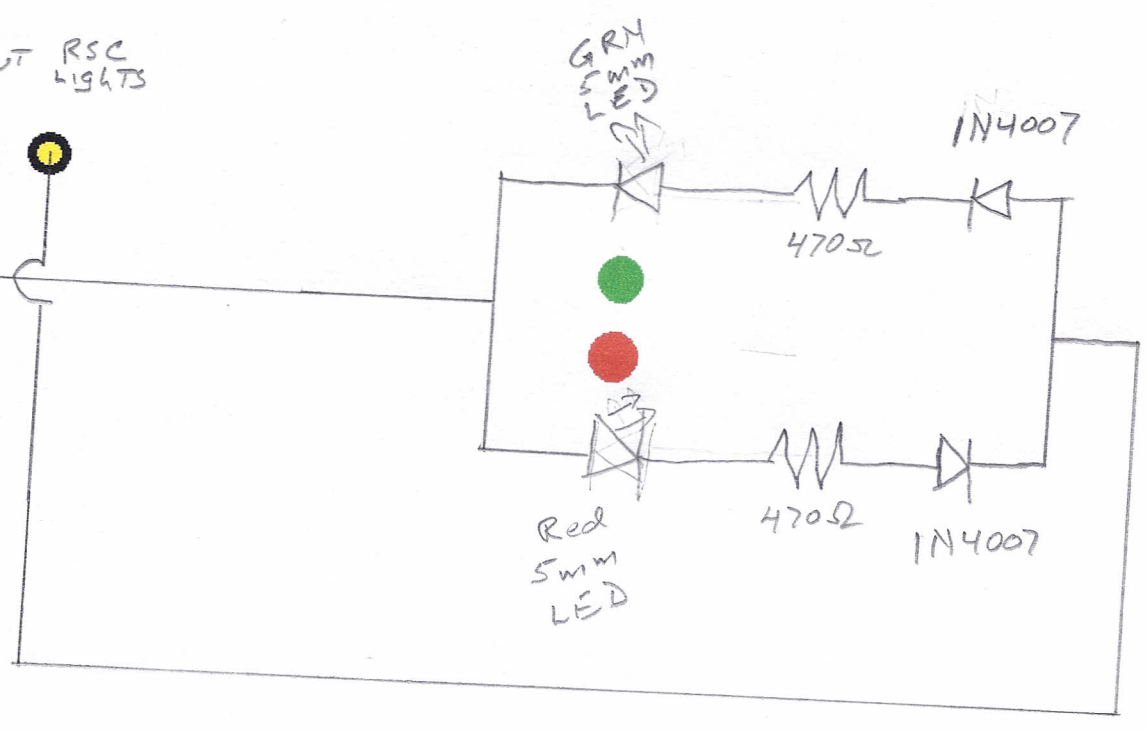

Thru GRD OUT RSC LIGHTS

FASTRACK SWITCH  
w/  
Dwarf signal