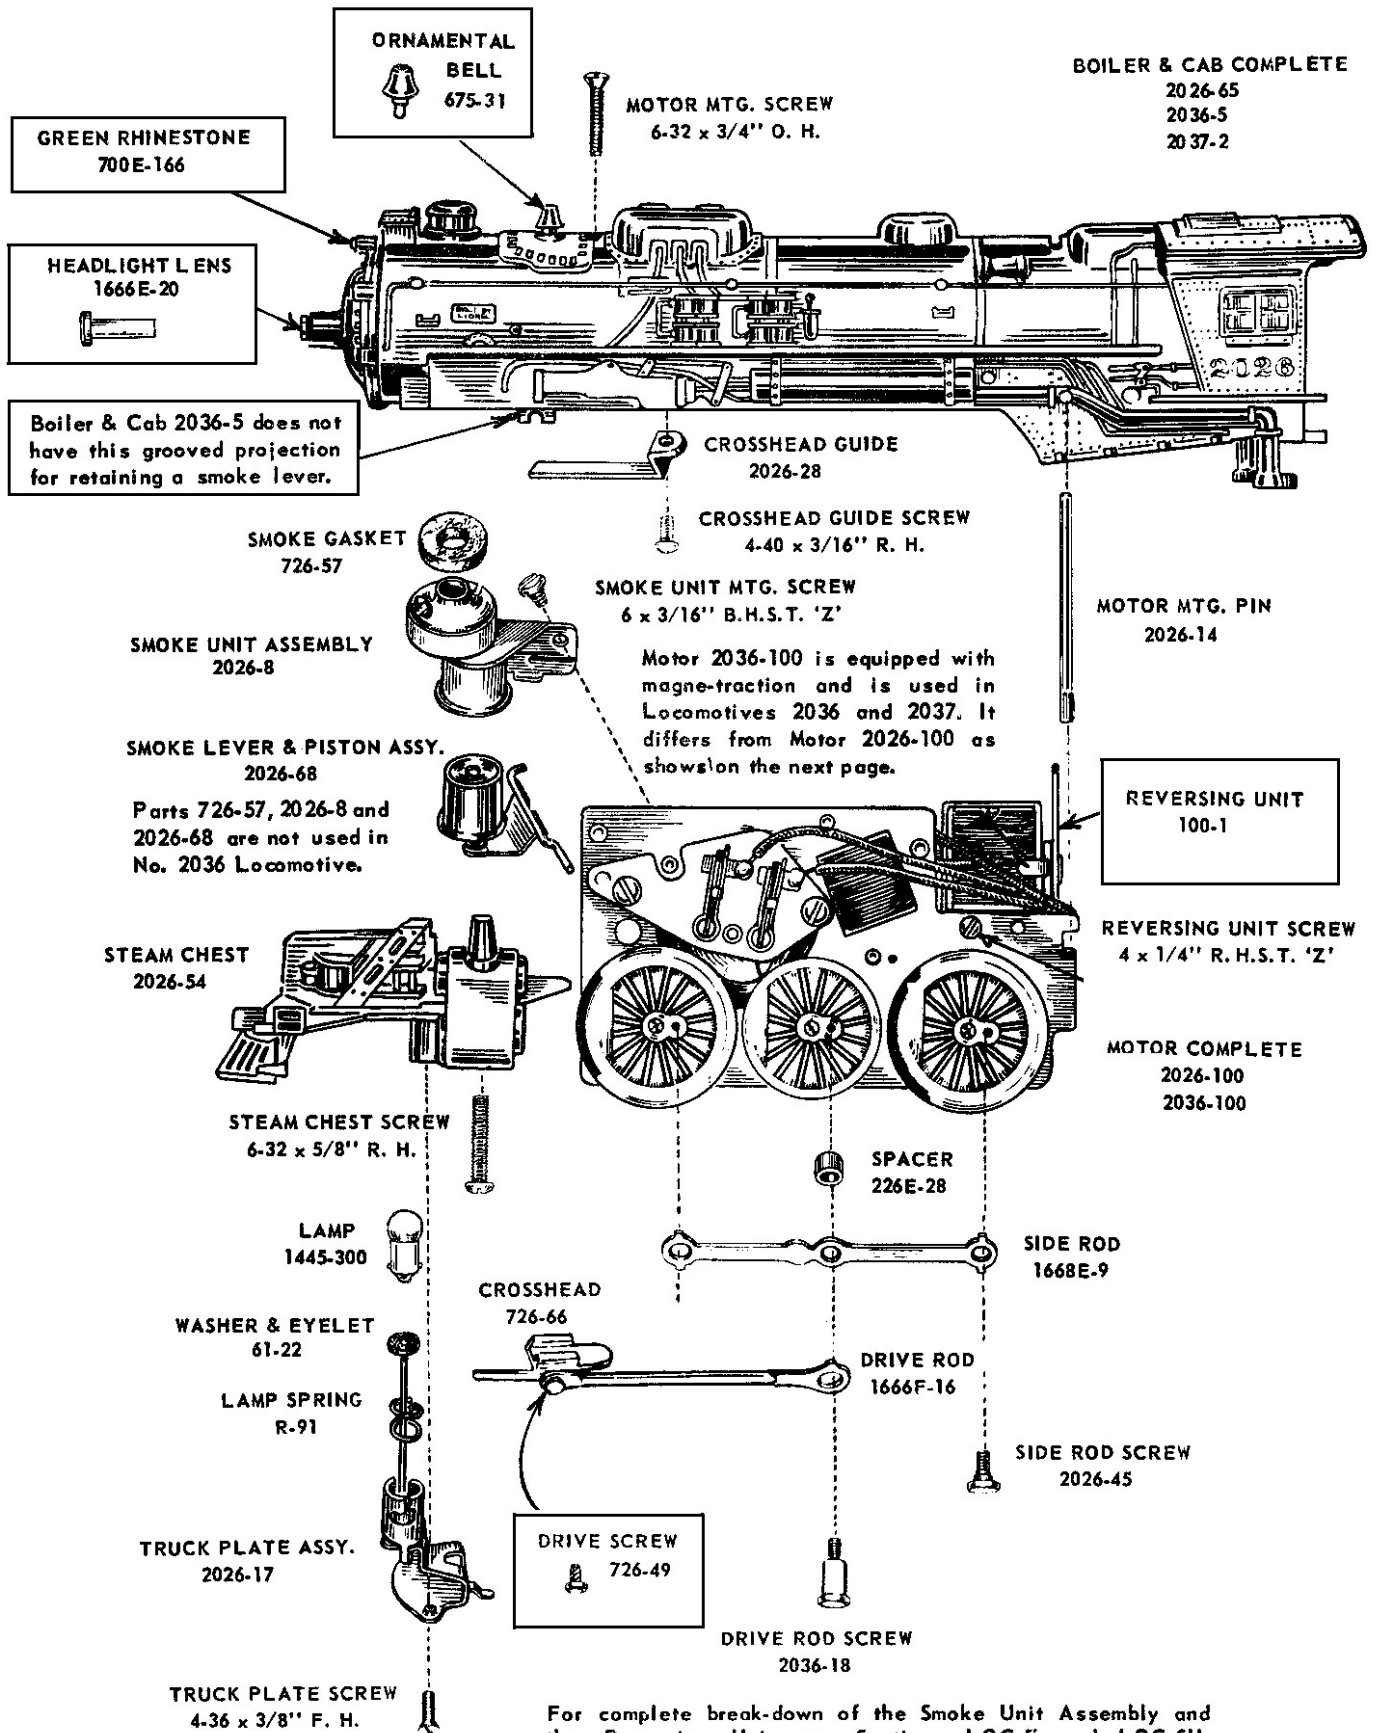

LIONEL SERVICE MANUAL

For complete break-down of the Smoke Unit Assembly and the Reversing Unit see Sections LOC-E and LOC-SU.