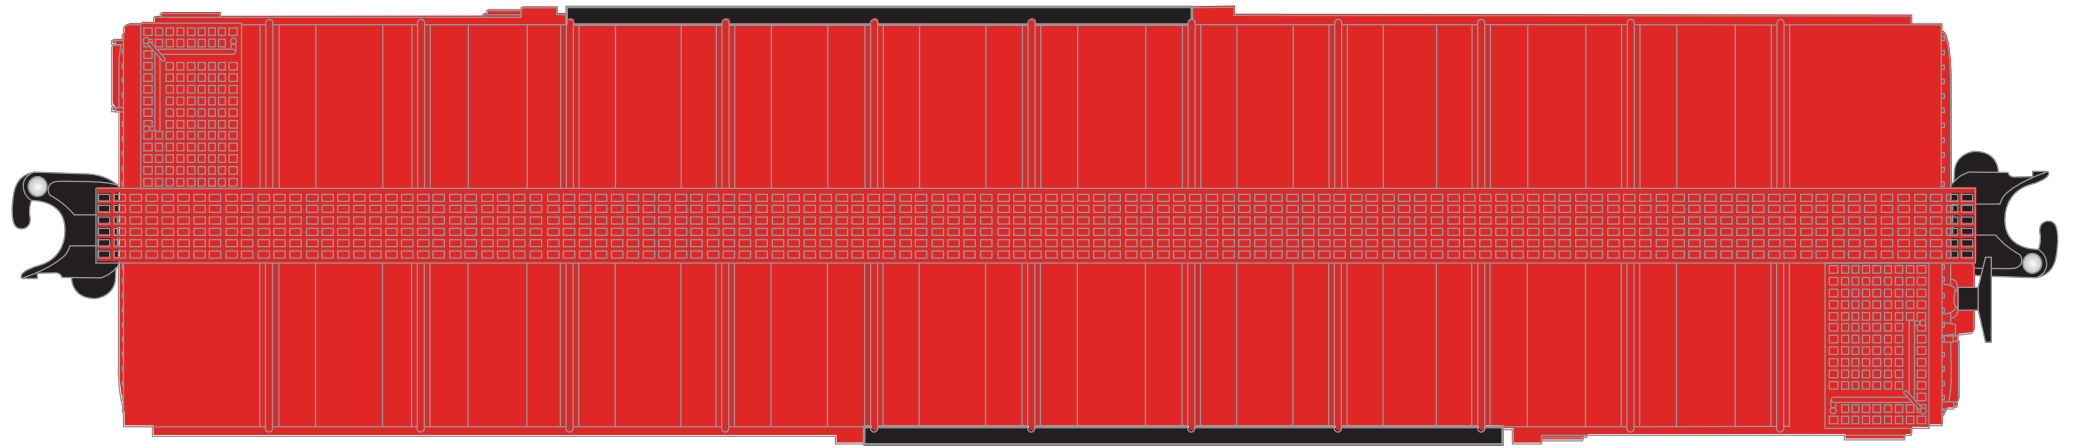

**NOTE:**  
 THIS DRAWING IS REFERENCE TO  
 COLOR SPECIFICATION AND GRAPHIC  
 LOCATION ONLY. THIS IS NOT A  
 MECHANICAL OR ASSEMBLY DRAWING.  
 SUPPLIER TO VERIFY ART TO PRODUCTION  
 PARTS AND NOTIFY LIONEL OF ANY AND  
 ALL CHANGES.

**Paint**

  
 Pantone Black    Pantone 485 c

**Graphics:**

  
 Pantone 4 Color Process    White

Product # 6-84xxx  
 Uncle Steve's Boxcar

S. Gemereth  
 9/26/2016