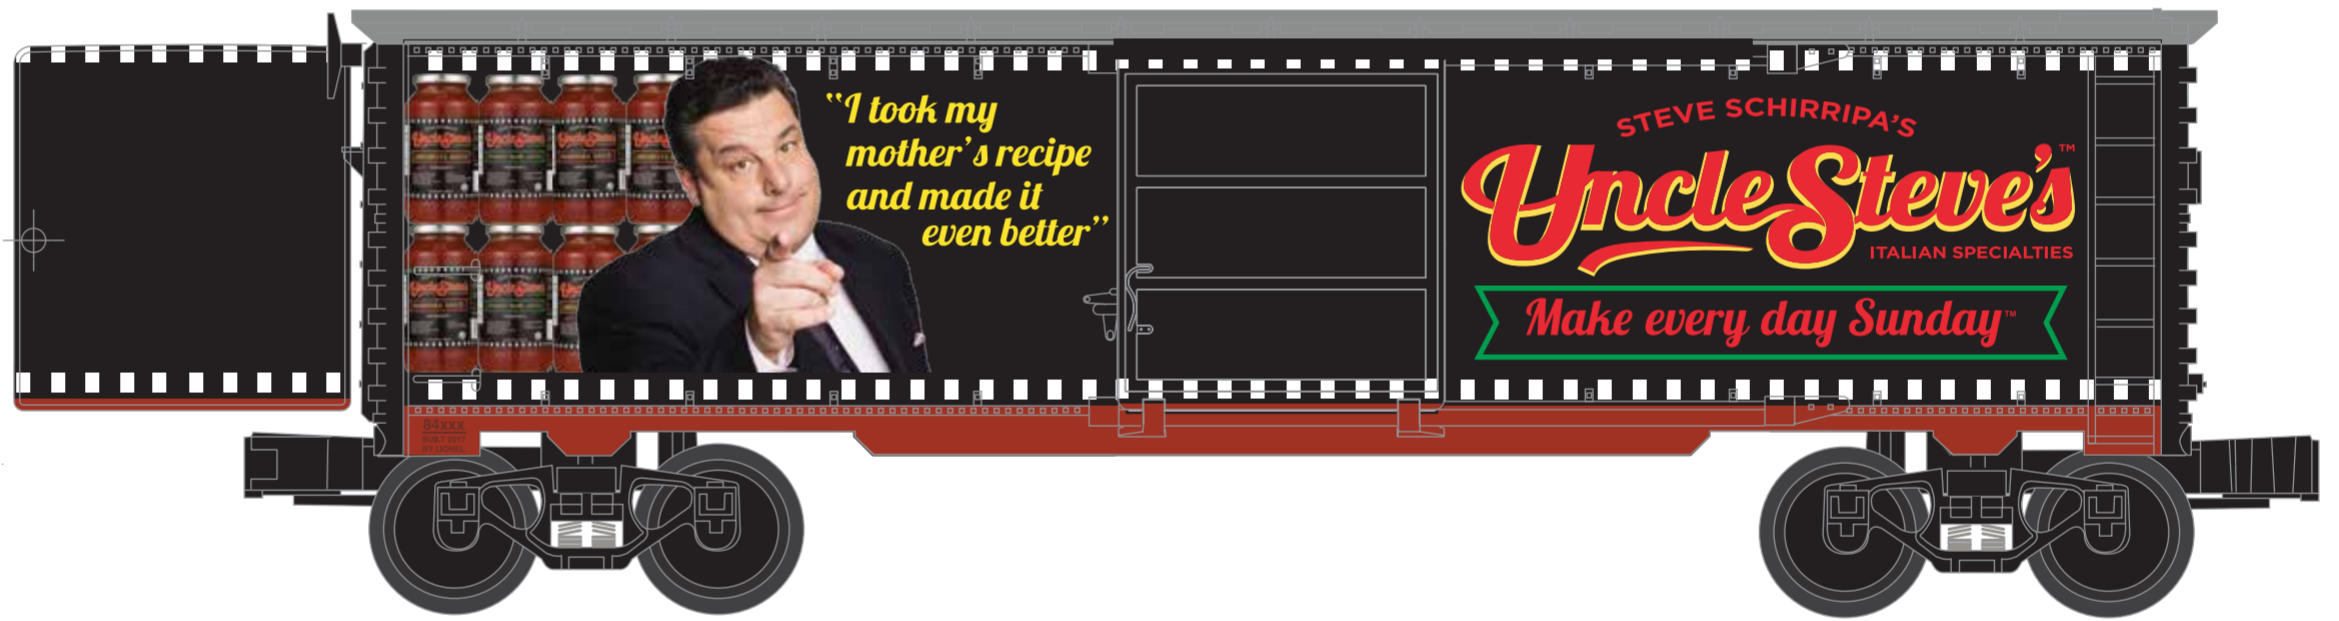

NOTE:
 THIS DRAWING IS REFERENCE TO
 COLOR SPECIFICATION AND GRAPHIC
 LOCATION ONLY. THIS IS NOT A
 MECHANICAL OR ASSEMBLY DRAWING.
 SUPPLIER TO VERIFY ART TO PRODUCTION
 PARTS AND NOTIFY LIONEL OF ANY AND
 ALL CHANGES.

Paint

Pantone Black Pantone 877 c

Graphics:

Pantone 4 Color Process White

Product # 6-84xxx
 Uncle Steve's Boxcar
 S. Gemereth
 9/26/2016